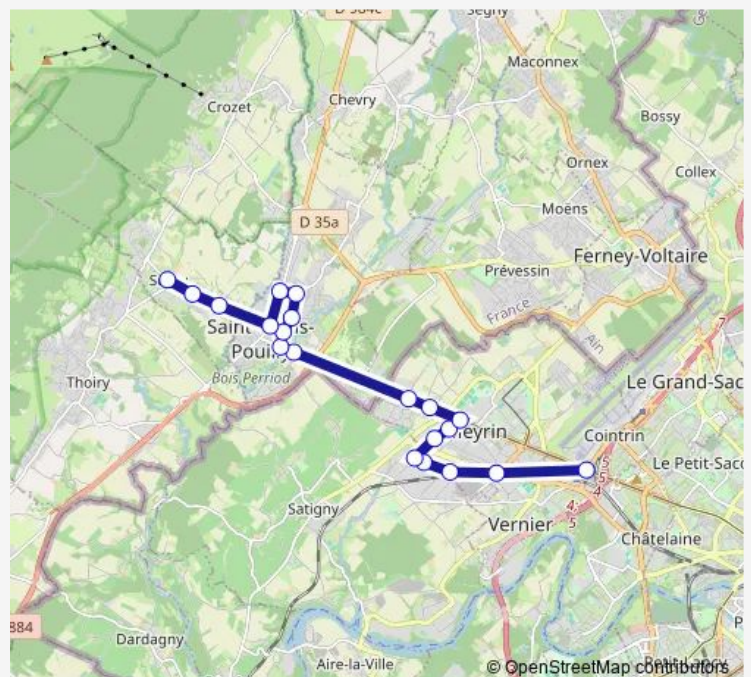

Meyrin, Cern

Meyrin, Maisonnex

Meyrin, Hôpital de La Tour

Meyrin, Maillard

Meyrin, Veyrot

Meyrin, gare

Vernier, Blandonnet

Route schedule

Sergy, centre — Vernier, Blandonnet

Monday —

Tuesday —

Wednesday —

Thursday —

Friday 26:21⁺¹

Saturday 26:21⁺¹

Sunday —

Route info

Direction: Sergy, centre

Stops: 17

Trip Duration: 0 hour 28 min

68 — B 68

Direction

Sergy, centre — Vernier, Blandonnet

20 stops

03:01-01:44⁺¹

Sunday

03:01

Route info

Direction: Vernier, Blandonnet

Stops: 20

Trip Duration: 0 hour 28 min

68 Bus time schedules and route maps are available in an offline PDF at busmaps.com. Use the busmaps.com website to see live bus times, train schedule or subway schedule, and step-by-step directions for all public transit in Geneva