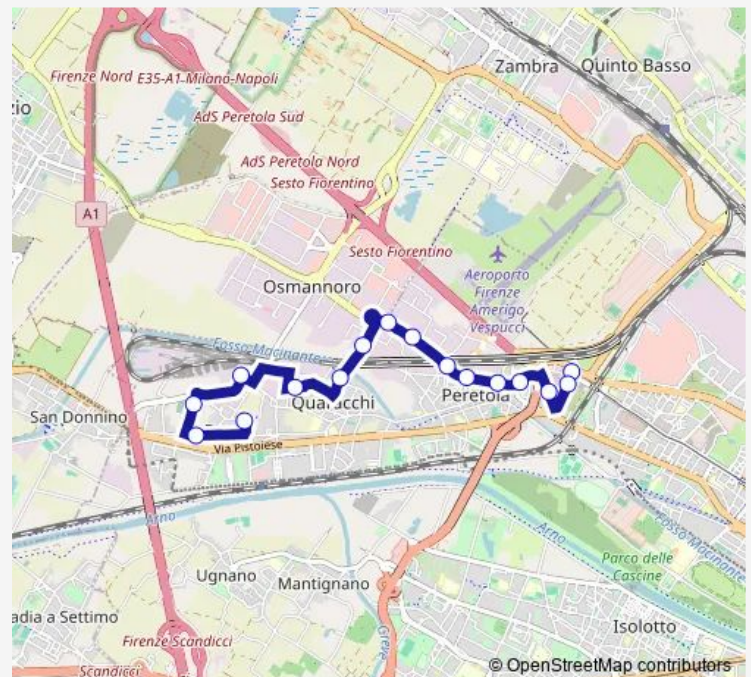

### Route schedule

Primo Maggio Scuole — Santoni T2 Guidoni

Monday 06:30-19:15

Tuesday 06:30-19:15

Wednesday 06:30-19:15

Thursday 06:30-19:15

Friday 06:30-19:15

Saturday 06:30-19:15

### Route info

Direction: Primo Maggio Scuole

Stops: 13

Trip Duration: 0 hour 23 min