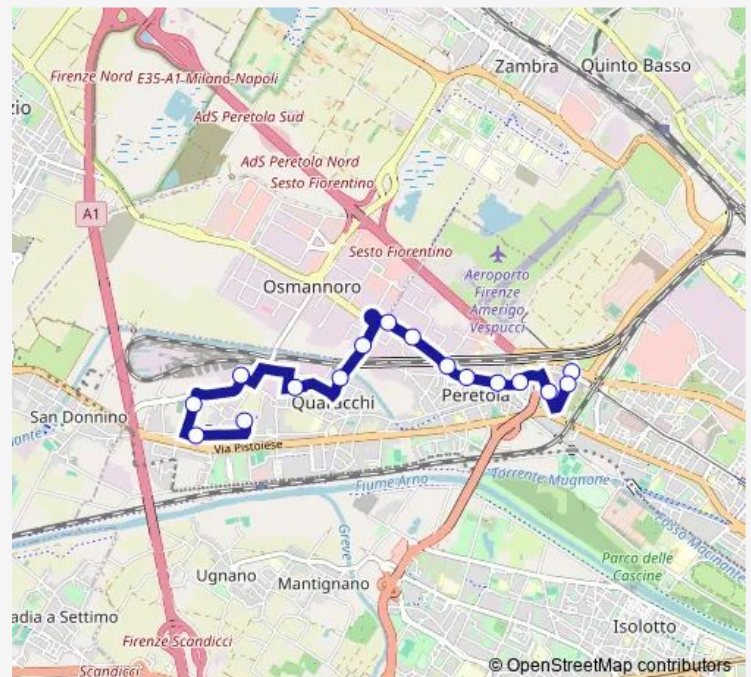

Thursday 06:30-19:15

Friday 06:30-19:15

Saturday 06:30-19:15

Sunday 06:30-19:15

Route info

Direction: Primo Maggio Scuole

Stops: 13

Trip Duration: 0 hour 18 min

Direction

Santoni T2 Guidoni — Primo Maggio Scuole

16 stops

[Open route schedule](#)

Santoni T2 Guidoni

Geminiani Poste

Gori Geminiani

Basili Pratese

Wednesday 06:46-19:33

Thursday 06:46-19:33

Friday 06:46-19:33

Saturday 06:46-19:33

Sunday 06:46-19:33

Route info

Direction: Santoni T2 Guidoni

Stops: 16