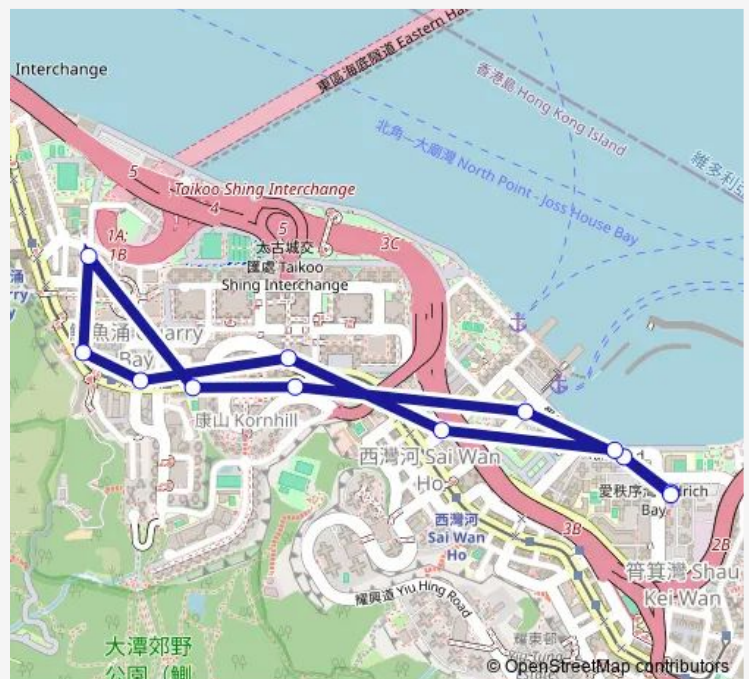

Bus 68 Aldrich BAY - Quarry BAY (HOI WAN Street) (Circular) (Circular)

[Go to website](#)

Direction

Aldrich Garden, Outside Block 10 — Aldrich Garden, Outside Block 10

12 stops

[Open route schedule](#)

Aldrich Garden, Outside Block 10

Monday 06:30

Tuesday 06:30

Wednesday 06:30

Thursday 06:30

Friday 06:30

Saturday —

Sunday —

Route info

Direction: Aldrich Garden, Outside Block 10

Stops: 12

Trip Duration: 0 hour 14 min

68 — Aldrich BAY - Quarry BAY (HOI WAN Street) (Circular) (Circular)

68 Bus time schedules and route maps are available in an offline PDF at busmaps.com. Use the busmaps.com website to see live bus times, train schedule or subway schedule, and step-by-step directions for all public transit in Tung Yuk Court