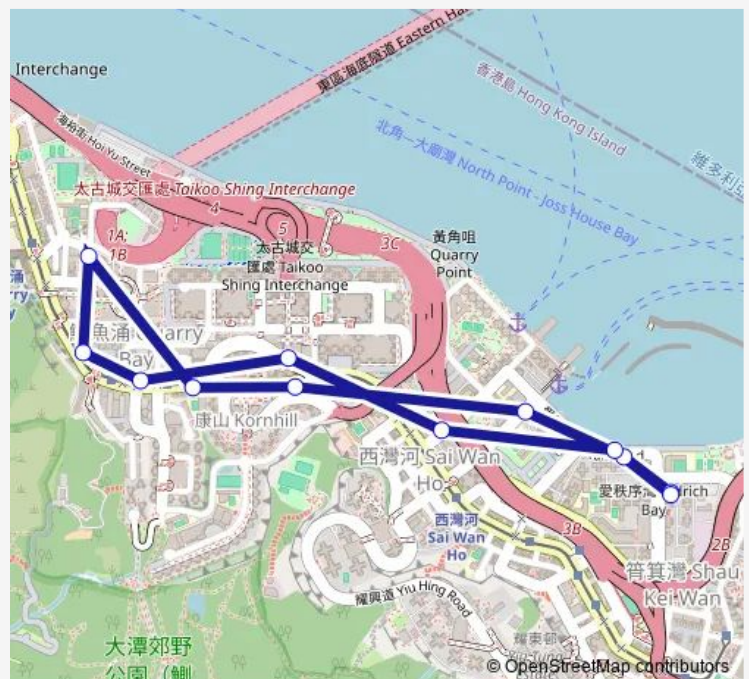

Bus 68 Aldrich BAY - Quarry BAY (HOI WAN Street) (Circular) (Circular)

[Go to website](#)

Direction

ALDRICH GARDEN, OUTSIDE BLOCK 10 — ALDRICH GARDEN, OUTSIDE BLOCK 10

12 stops

[Open route schedule](#)

ALDRICH GARDEN, OUTSIDE BLOCK 10

KING'S ROAD, WESTLANDS GARDENS

KING'S ROAD, OUTSIDE CITYPLAZA I

TAI HONG STREET, OUTSIDE TAI HONG HOUSE

OI KAN ROAD, OPPOSITE TUNG HIU HOUSE

ALDRICH GARDEN, OUTSIDE BLOCK 10

Route schedule

ALDRICH GARDEN, OUTSIDE BLOCK 10 — ALDRICH GARDEN, OUTSIDE BLOCK 10

Monday	06:30
Tuesday	06:30
Wednesday	06:30
Thursday	06:30
Friday	06:30
Saturday	—
Sunday	—

Route info

Direction: ALDRICH GARDEN, OUTSIDE BLOCK 10

Stops: 12

Trip Duration: 0 hour 14 min

68 — Aldrich BAY - Quarry BAY (HOI WAN Street) (Circular) (Circular)