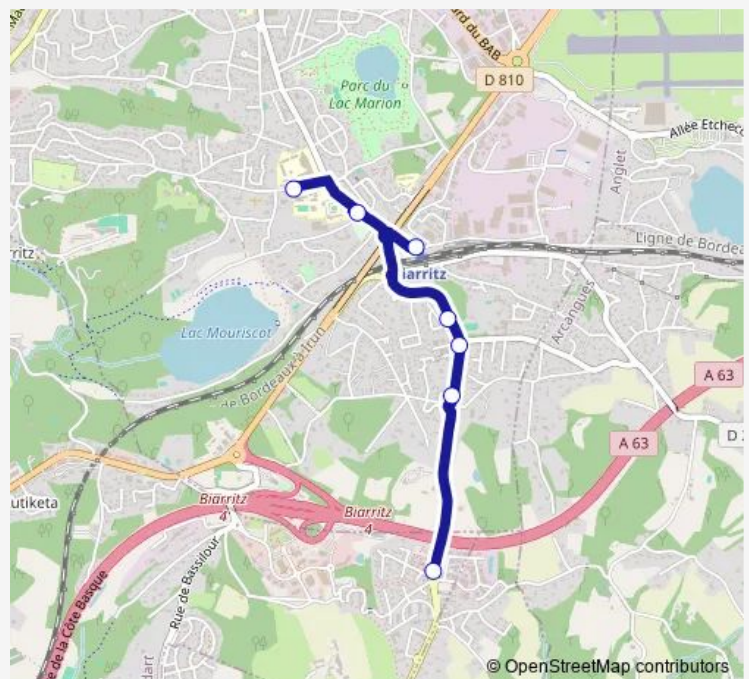

Wednesday 08:11-17:51

Thursday 08:11-17:51

Friday 08:11-17:51

Saturday 08:07-17:17

Sunday —

Route info

Direction: Gare de Biarritz

Stops: 6

Trip Duration: 0 hour 8 min

Direction

Fal — Lore Landa

7 stops

[Open route schedule](#)

Fal

Bois de Boulogne

Gare de Biarritz

Wednesday 06:52-22:17

Thursday 06:52-21:05

Friday 06:52-21:05

Saturday 07:10-21:11

Sunday 08:40-22:17

Route info

Direction: Fal

Stops: 7

Wednesday 06:34-21:00

Thursday 06:34-20:51

Friday 06:34-20:51

Saturday 06:46-20:50

Sunday 07:17-21:00

Route info

Direction: Lore Landa

Stops: 7