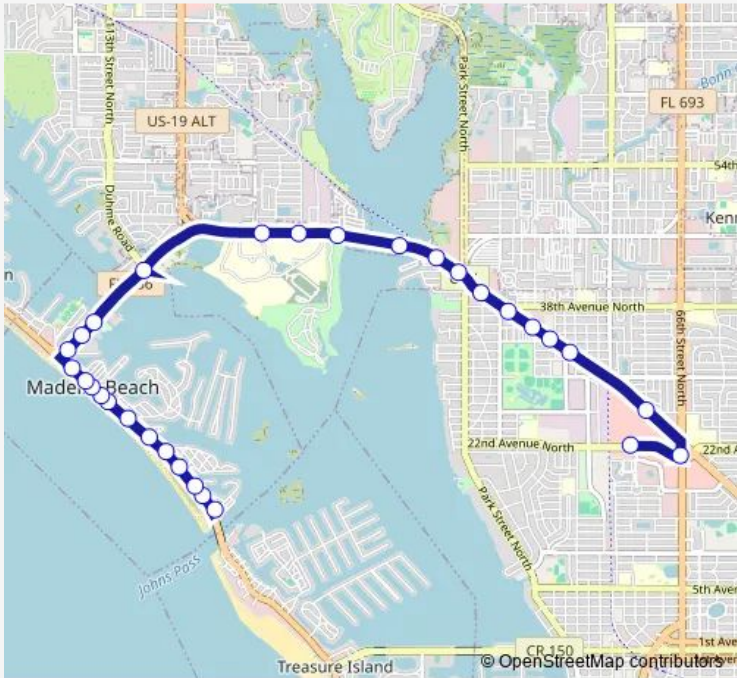

Bus 68 Tyrone Mall/Johns Pass Village

[Go to website](#)

Direction
 Tyrone Square Mall Shelter - B — Johns Pass Village
 33 stops
[Open route schedule](#)

- Tyrone Square Mall Shelter - B
- 22nd AVE N + THE Pinellas Trl
- Anvil ST N + 22nd AVE N
- 26th AVE N + Anvil ST N
- 72nd ST N + 22nd AVE N
- Tyrone Blvd N + 68th ST N
- Tyrone Blvd N + 75th ST N
- Tyrone Blvd N + 76th ST N
- Tyrone Blvd N + 38th AVE N
- Tyrone Blvd N + Park ST N
- BAY Pines Blvd + 83rd ST N
- BAY Pines Blvd + Seahorse Dr
- BAY Pines Blvd + 86th WAY N
- BAY Pines Blvd + 92nd ST N
- BAY Pines Blvd + 95th ST N
- BAY Pines Blvd + 100th WAY N
- BAY Pines Blvd + 100th WAY N
- Welch Cswy + Duhme Rd
- TOM Stuart Causwy + Blackhawk Rd
- 150th AVE + 478
- 150th AVE + 460

Route schedule
 Tyrone Square Mall Shelter - B — Johns Pass Village

Monday	06:45-21:05
Tuesday	06:45-21:05
Wednesday	06:45-21:05
Thursday	06:45-21:05
Friday	06:45-21:05
Saturday	06:45-22:05
Sunday	06:45-21:05

Route info
 Direction: Tyrone Square Mall Shelter - B
 Stops: 33
 Trip Duration: 0 hour 30 min

68 — Tyrone Mall/Johns Pass Village **BusMaps**

TOM Stuart Causwy + Madeira Way

Gulf Blvd + 14800

Gulf Blvd + 147th AVE E

Direction: Johns Pass Village

Stops: 30

Trip Duration: 0 hour 25 min

Tyrone Blvd N + 34th AVE N

Tyrone Blvd N + 75th ST N

Tyrone Blvd N + 68th St

66th ST N + 22nd AVE N

Tyrone Square Mall Shelter - B