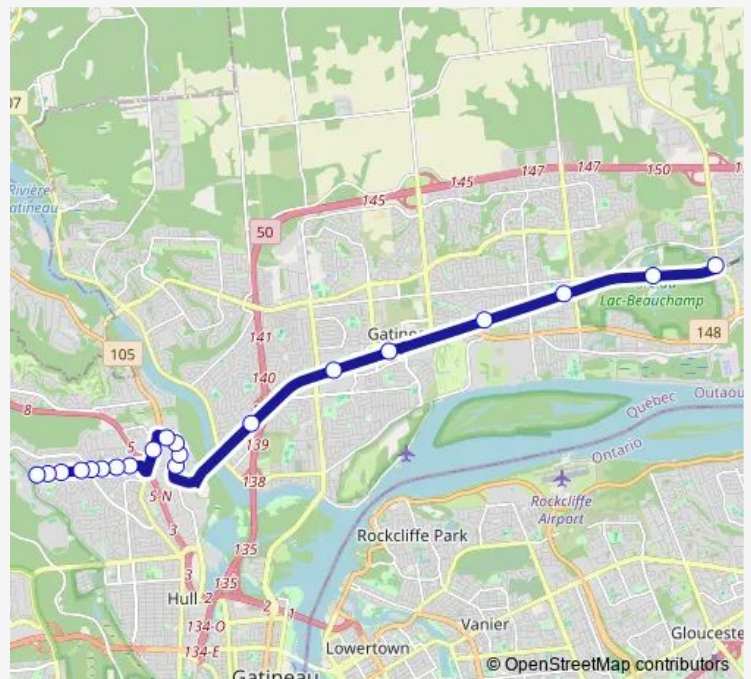

Friday 12:37

Saturday —

Sunday —

Route info

Direction: du Mont-Bleu/de la Cité-DES-Jeunes -Détour

Stops: 12

Trip Duration: 0 hour 6 min

68 — CGP G-ROY/Station Lorrain

Direction

Parc-O-BUS Lorrain — du Mont-Bleu/de la Cité-DES-Jeunes

20 stops

[Open route schedule](#)

Parc-O-BUS Lorrain

Station Lac Beauchamp #1

Station Labrosse #3

Station Gouin #1

Sunday —

Route info

Direction: Parc-O-BUS Lorrain

Stops: 20

Trip Duration: 0 hour 33 min

Direction

du Mont-Bleu/de la Cité-DES-Jeunes -Détour —
Parc-O-BUS Lorrain arrêt d'arrivée

24 stops

Friday 06:00-18:40

Saturday —

Sunday —

Route info

Direction: du Mont-Bleu/de la Cité-DES-Jeunes -Détour

Stops: 24

Trip Duration: 0 hour 38 min

68 Bus time schedules and route maps are available in an offline PDF at busmaps.com. Use the busmaps.com website to see live bus times, train schedule or subway schedule, and step-by-step directions for all public transit in Ottawa