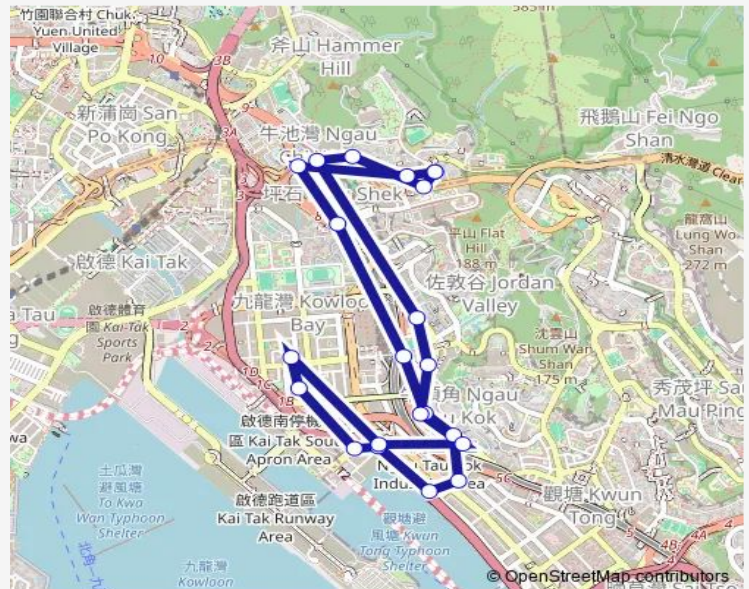

FUNG SHING STREET, NEAR KOON YAT HOUSE, CHOI WAN (I) ESTATE|FUNG SHING STREET, OUTSIDE KOON YAT HOUSE

**CHOI WAN BUS TERMINUS**

Clear Water BAY Road (Westbound), AT THE LAY-BY Outside Hung Shek House, Ping Shek Estate |Clear Water BAY Road, Outside Tsuen Shek House, Ping Shek Estate|Clear Water BAY Road (Westbound), AT THE LAY-BY Outside Hung Shek House, Ping Shek Estate |Clear Water BAY Road, Near Tsuen Shek House, Ping Shek Estate

**Route schedule**

FUNG SHING STREET, NEAR KOON YAT HOUSE, CHOI WAN (I) ESTATE|FUNG SHING STREET, OUTSIDE KOON YAT HOUSE — FUNG SHING STREET, NEAR KOON YAT HOUSE, CHOI WAN (I) ESTATE|FUNG SHING STREET, OUTSIDE KOON YAT HOUSE

**Route info**

**Direction:** FUNG SHING STREET, NEAR KOON YAT HOUSE, CHOI WAN (I) ESTATE|FUNG SHING STREET, OUTSIDE KOON YAT HOUSE

**Stops:** 22

**Trip Duration:** 0 hour 30 min

HOI BUN ROAD, NEAR THE QUAYSIDE