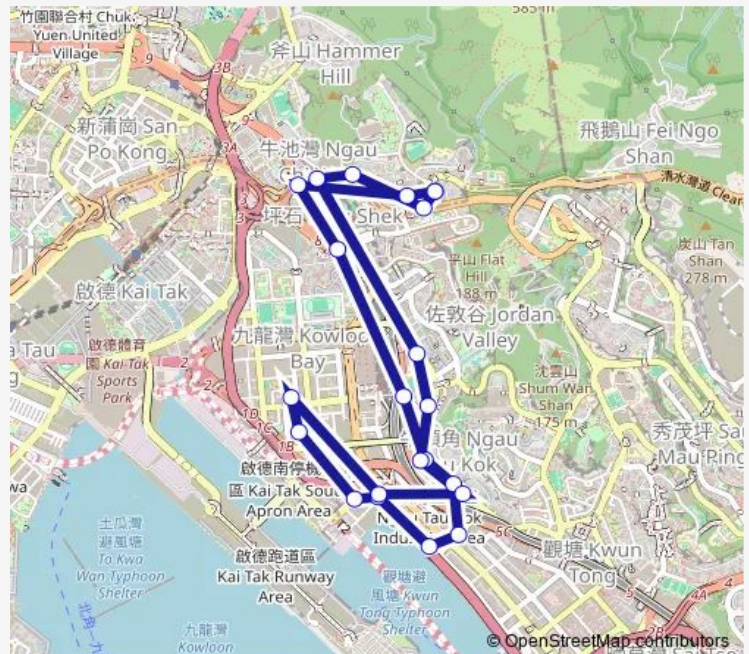

LAI YIP Street, Near Tsui WAH Group Centre

HOI BUN Road, Opposite TO Hong Kong Lvgem Neo

KAI Hing Road, Near Pacific Trade Centre

Cheung YIP Street Outside Harbourside

Megabox, Enterprise Square Five

Enterprise Square

HOI BUN Road, Near THE Quayside

**Route schedule**

Fung Shing Street, Outside Koon YAT House|Fung Shing Street, Near Koon YAT House, Choi WAN (I) Estate — Fung Shing Street, Outside Koon YAT House|Fung Shing Street, Near Koon YAT House, Choi WAN (I) Estate

Monday	06:00-20:00
Tuesday	06:00-20:00
Wednesday	06:00-20:00
Thursday	06:00-20:00
Friday	06:00-20:00
Saturday	06:00-20:00
Sunday	06:30

**Route info**

Direction: Fung Shing Street, Outside Koon YAT House|Fung Shing Street, Near Koon YAT House, Choi WAN (I) Estate

Stops: 22

Trip Duration: 0 hour 30 min

Ngau TAU KOK Road, Outside Kwun Tong Government  
Primary School

Ngau TAU KOK Road, Outside ON TAK Building

Ngau TAU KOK Road Near Kwai HIN House, Lower Ngau  
TAU KOK Estate