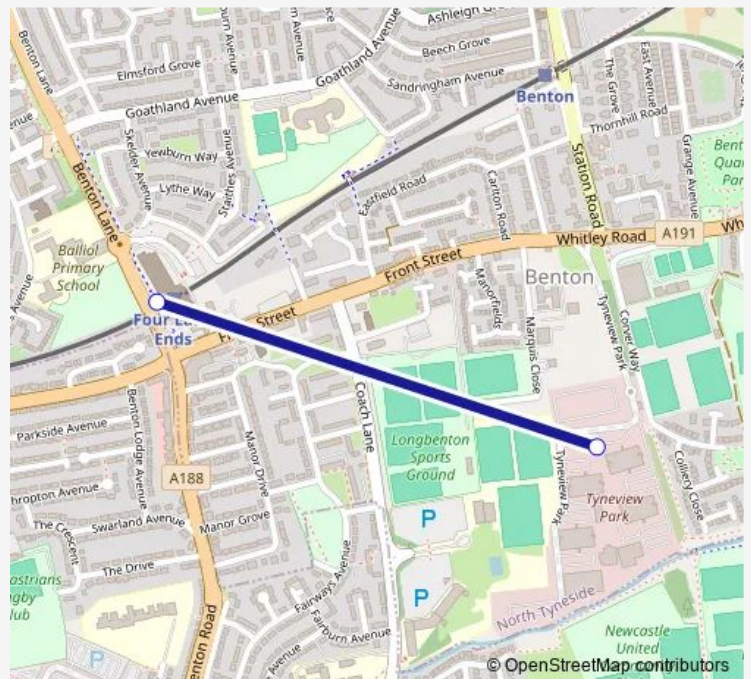

Bus 68 Four Lane Ends Metro - D.s.s Tyneview Park

[Go to website](#)

Direction

DWP Tyneview Park — Four Lane Ends Interchange

2 stops

[Open route schedule](#)

DWP Tyneview Park

Four Lane Ends Interchange

Route schedule

DWP Tyneview Park — Four Lane Ends Interchange

Monday 06:58-18:35

Tuesday 06:58-18:35

Wednesday 06:58-18:35

Thursday 06:58-18:35

Friday 06:58-18:35

Saturday —

Sunday —

Route info

Direction: DWP Tyneview Park

Stops: 2

Trip Duration: 0 hour 4 min

68 — Four Lane Ends Metro - D.s.s Tyneview Park

Direction

Four Lane Ends Interchange — DWP Tyneview Park

2 stops

[Open route schedule](#)

Four Lane Ends Interchange

DWP Tyneview Park

Route schedule

Four Lane Ends Interchange — DWP Tyneview Park

Monday	06:54-18:27
Tuesday	06:54-18:27
Wednesday	06:54-18:27
Thursday	06:54-18:27
Friday	06:54-18:27
Saturday	—
Sunday	—