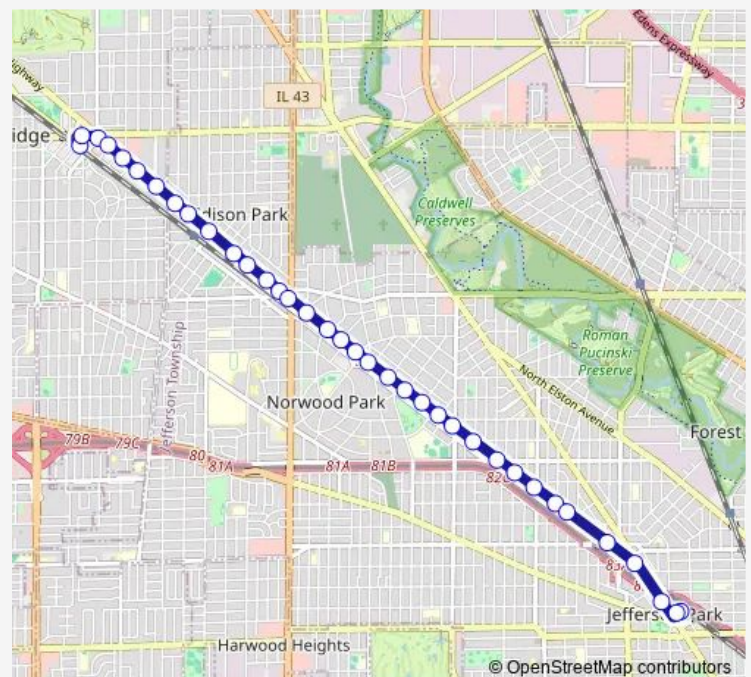

Northwest Hwy & Neva

Northwest Hwy & Devon

6487 N Northwest Hwy

Route schedule

Jefferson Park Transit Center — Summit & Prospect

Monday 04:36-21:31

Tuesday 04:36-21:31

Wednesday 04:36-21:31

Thursday 04:36-21:31

Friday 04:36-21:31

Saturday 04:30-21:30

Sunday 06:30-20:00

Route info

Direction: Jefferson Park Transit Center

Stops: 32

Trip Duration: 0 hour 17 min

■ 68 — Northwest Highway

Northwest Hwy & Oketo

Northwest Hwy & Ogallah

Northwest Hwy & Oliphant

Northwest Hwy & Overhill

Northwest Hwy & Ozark

Northwest Hwy & Merrill

300 S Northwest Hwy

Washington & Northwest Hwy

Washington & Summit

Summit & Prospect

Summit & Prospect

Direction

Jefferson Park Transit Center — Nagle & Bryn Mawr

11 stops

[Open route schedule](#)