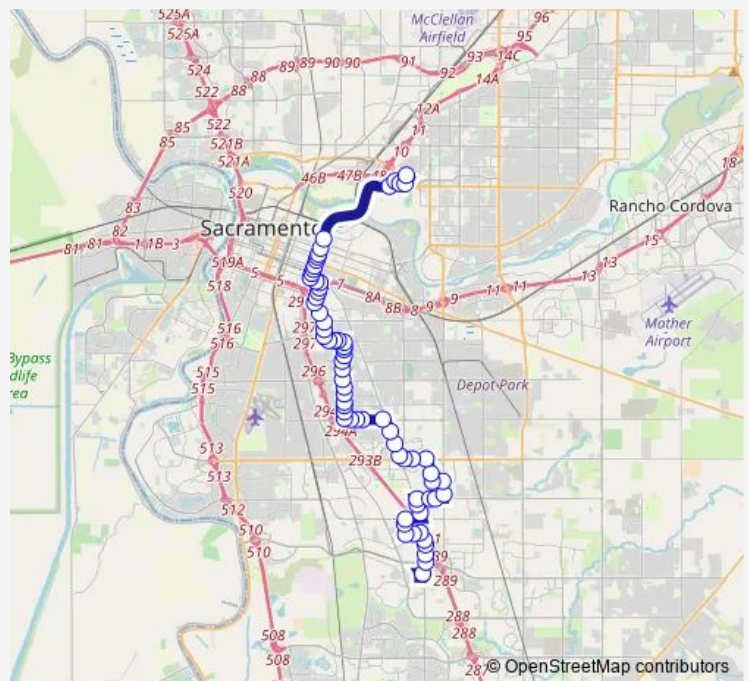

**Bus 68 OAK Park**

[Go to website](#)

**Direction**  
 Arden Fair Mall & Terminal (Nb) — Cosumnes Light Rail Station & Bus Bay 4 (Nb)  
 76 stops  
[Open route schedule](#)

- Arden Fair Mall & Terminal (Nb)
- Challenge WAY & Response RD (Sb)
- Response RD & Challenge RD (Wb)
- Heritage LN & Response RD (Sb)
- Exposition Blvd & Heritage LN (Wb)
- Exposition Blvd & Response RD (Wb)
- 29th ST & F ST (Sb)
- 29th ST & G ST (Sb)
- 29th ST & H ST (Sb)
- 29th ST & J ST (Sb)
- 29th ST & K ST (Sb)
- 29th ST & N ST (Sb)
- 29th ST & P ST (Sb)
- 29th ST & R ST (Sb)
- T ST & 30th ST (Eb)
- T ST & Alhambra Blvd (Eb)
- 34th ST & T ST (Sb)
- 34th ST & V ST (Sb)
- 34th ST & X ST (Sb)
- 34th ST & 1ST AVE (Sb)
- Broadway & 34th ST (Eb)

**Route schedule**

Arden Fair Mall & Terminal (Nb) — Cosumnes Light Rail Station & Bus Bay 4 (Nb)

Monday	06:01-22:02
Tuesday	06:01-22:02
Wednesday	06:01-22:02
Thursday	06:01-22:02
Friday	06:01-22:02
Saturday	07:18-20:35
Sunday	07:39-20:38

**Route info**

Direction: Arden Fair Mall & Terminal (Nb)  
 Stops: 76  
 Trip Duration: 1 hour 11 min

68 — OAK Park

Broadway & 35th ST (Eb)

Broadway & Bret Harte CT (Eb)

Broadway & 38th ST (Eb)

M L King JR Blvd & 7TH AVE (Sb)