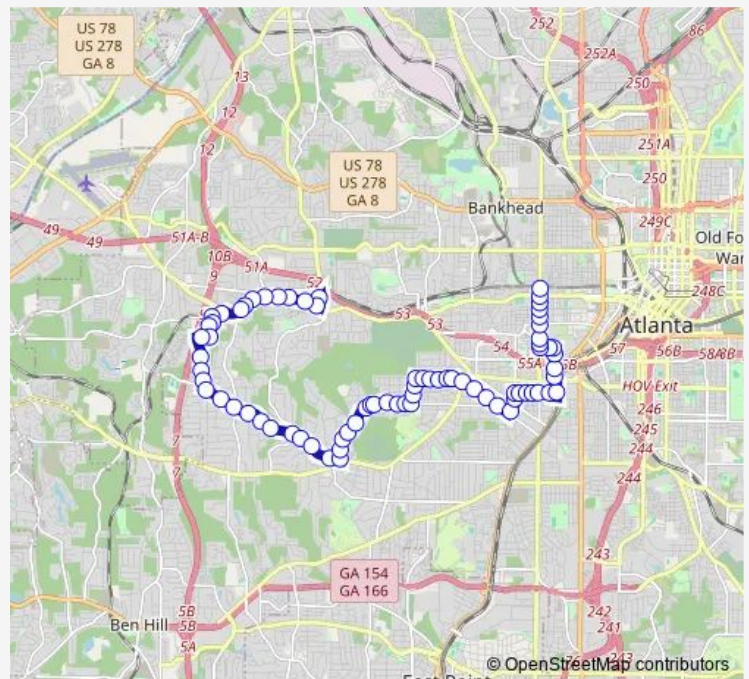

Bus 68 Benjamin E Mays Drive

[Go to website](#)

Direction

Hamilton E Holmes Station - BUS Loop — Ashby Station - Northbound

75 stops

[Open route schedule](#)

- Hamilton E Holmes Station - BUS Loop
- Martin L King JR DR SW @ 2500
- Martin L King JR DR SW @ Westland Blvd Nw
- Martin L King JR DR SW @ Peyton PL Sw
- Martin L King JR DR SW @ 2800
- Martin L King J DR SW @ Linkwood RD Nw
- Martin Luther King J DR @ 2950
- MARTIN L KING JR DR SW @ 3050
- Martin L King JR DR SW @ Lynhurst DR Sw
- Boulder Park DR SW @ Martin L King JR Dr
- Cushman CIR SW @ Boulder Park DR Sw
- Cushman CIR SW @ Wilkins LN Sw
- Wilkins LN SW @ Scott ST Sw
- Scott ST SW @ 108
- Scott ST SW @ Brownlee RD Sw
- Brownlee RD SW @ Dameron CIR Sw
- Brownlee RD SW @ Rabun DR Sw
- Brownlee RD SW @ Cedar Island DR Sw
- Benjamin E Mays DR SW @ Braemar AVE Sw
- Benjamin E Mays DR SW @ Laurelmont DR Sw
- Benjamin E Mays DR SW @ Lynhurst DR Sw

Route schedule

Hamilton E Holmes Station - BUS Loop — Ashby Station - Northbound

Monday	05:30-00:10 ⁺¹
Tuesday	05:30-00:10 ⁺¹
Wednesday	05:30-00:10 ⁺¹
Thursday	05:30-00:10 ⁺¹
Friday	05:30-00:10 ⁺¹
Saturday	05:30-00:10 ⁺¹
Sunday	05:30-00:10 ⁺¹

Route info

Direction: Hamilton E Holmes Station - BUS Loop

Stops: 75

Trip Duration: 0 hour 45 min

68 — Benjamin E Mays Drive

BENJAMIN E MAYS DR SW @ TUCKWANNA DR SW

BENJAMIN E MAYS DR @ MOCKINGBIRD LN SW

BENJAMIN E MAYS DR SW @ BOB WHITE DR SW