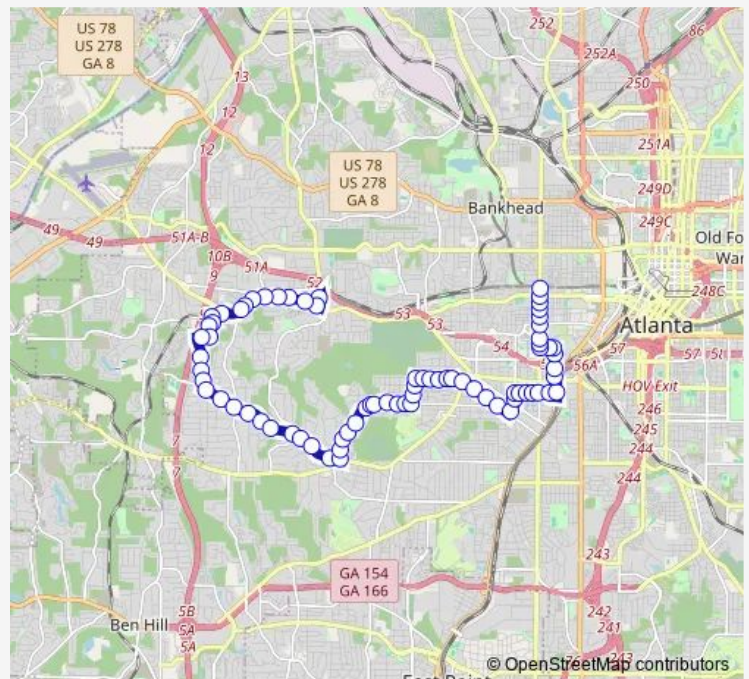

Bus 68 Benjamin E Mays Drive

[Go to website](#)

Direction

Hamilton E Holmes Station - BUS Loop — Ashby Station - Northbound

75 stops

[Open route schedule](#)

- Hamilton E Holmes Station - BUS Loop
- Martin L King JR DR SW @ 2500
- Martin L King JR DR SW @ Westland Blvd Nw
- Martin L King JR DR SW @ Peyton PL Sw
- Martin L King JR DR SW @ 2800
- Martin L King J DR SW @ Linkwood RD Nw
- Martin Luther King J DR @ 2950
- Martin L King JR DR SW @ 3050
- Martin L King JR DR SW @ Lynhurst DR Sw
- Boulder Park DR SW @ Martin L King JR Dr
- Cushman CIR SW @ Boulder Park DR Sw
- Cushman CIR SW @ Wilkins LN Sw
- Wilkins LN SW @ Scott ST Sw
- Scott ST SW @ 108
- Scott ST SW @ Brownlee RD Sw
- Brownlee RD SW @ Dameron CIR Sw
- Brownlee RD SW @ Rabun DR Sw
- Brownlee RD SW @ Cedar Island DR Sw
- Benjamin E Mays DR SW @ Braemar AVE Sw
- Benjamin E Mays DR SW @ Laurelmont DR Sw
- Benjamin E Mays DR SW @ Lynhurst DR Sw

Route schedule

Hamilton E Holmes Station - BUS Loop — Ashby Station - Northbound

Monday	05:30-00:10 ⁺¹
Tuesday	05:30-00:10 ⁺¹
Wednesday	05:30-00:10 ⁺¹
Thursday	05:30-00:10 ⁺¹
Friday	05:30-00:10 ⁺¹
Saturday	05:30-00:10 ⁺¹
Sunday	05:30-00:10 ⁺¹

Route info

Direction: Hamilton E Holmes Station - BUS Loop

Stops: 75

Trip Duration: 0 hour 45 min

68 — Benjamin E Mays Drive

Benjamin E Mays DR SW @ Tuckwanna DR Sw

Benjamin E Mays DR @ Mockingbird LN Sw

Benjamin E Mays DR SW @ BOB White DR Sw