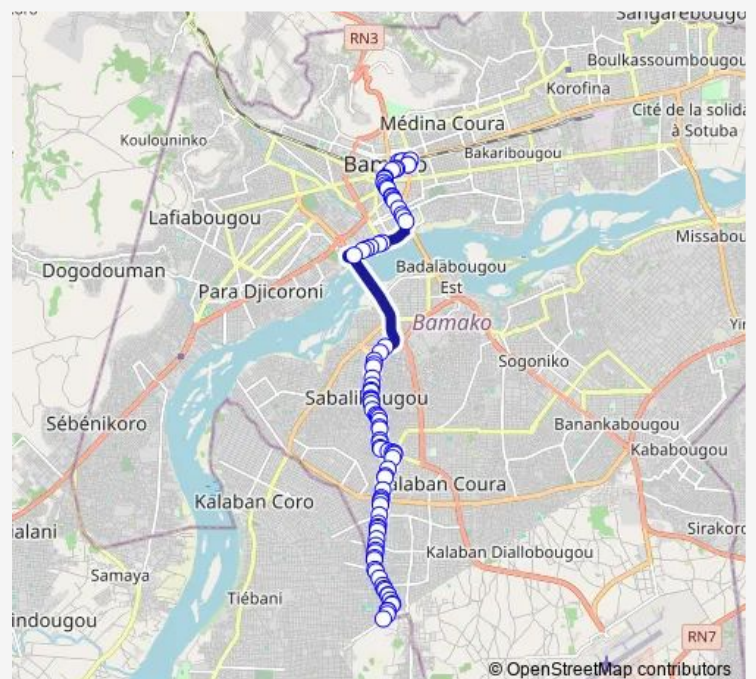

Souraka Boutique Da

Jakarta Terrain

Station Total

Route schedule

Garantigibougou Terminus 2 — Arrêt Garantigibougou

Monday 07:55

Tuesday 07:55

Wednesday 07:55

Thursday 07:55

Friday 07:55

Saturday 07:55

Sunday 07:55

Route info

Direction: Garantigibougou Terminus 2

Stops: 49

Trip Duration: 0 hour 51 min