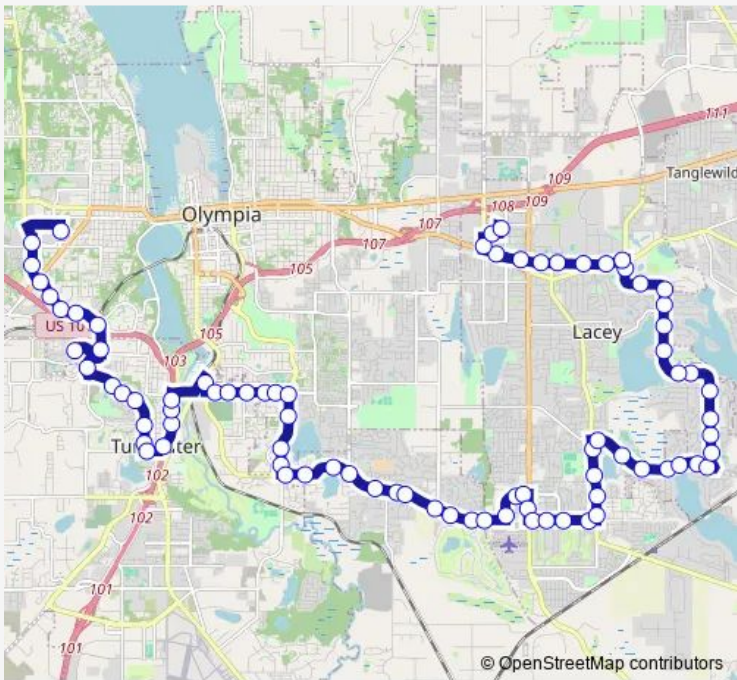

Bus 68 Yelm Highway - Capital Mall

[Go to website](#)

Direction
 Lacey Transit Center — Capital Mall Station
 84 stops
[Open route schedule](#)

- Lacey Transit Center
- Golf Club Rd at 10th Ave
- Lacey Village
- Lacey Blvd at Violet St
- Lacey Blvd at Church St
- Lacey Blvd at Alder St
- Lacey Blvd at Lebanon St
- Lacey Blvd at Clearbrook
- Pacific Ave at Ulery St
- Carpenter Rd at Pacific Ave
- Carpenter Rd at Diamond Rd
- 1505 Carpenter Rd
- Carpenter Rd at Sierra Dr
- Carpenter Rd at Holmes Island Rd
- Carpenter Rd at 27th Ln
- County Fairgrounds
- Carpenter Rd at Carpenter Lp
- Carpenter Rd at 33rd Ave
- Carpenter Rd at 38th Dr
- Carpenter Rd at 41st Ave
- Carpenter Rd at 45th Ave

Route schedule
 Lacey Transit Center — Capital Mall Station

Monday	05:26-21:26
Tuesday	05:26-21:26
Wednesday	05:26-21:26
Thursday	05:26-21:26
Friday	05:26-21:26
Saturday	06:56-21:26
Sunday	06:56-21:26

Route info
 Direction: Lacey Transit Center
 Stops: 84
 Trip Duration: 1 hour 2 min

68 — Yelm Highway - Capital Mall **BusMaps**

Carpenter Rd at Mullen Rd

Mullen Rd at Timberline Dr

Mullen Rd at Glen Terra Dr

Mullen Rd at Rumac St

6500 Mullen Rd

Timberline High School

Mullen Rd at Ruddell Rd

St. Martin's University

Pacific Ave at Webb St

Pacific Ave at College St

Pacific Ave at Selma St

Sleater Kinney Rd at Pacific Ave

7th Ave at Sleater-Kinney Rd

68 Bus time schedules and route maps are available in an offline PDF at busmaps.com. Use the busmaps.com website to see live bus times, train schedule or subway schedule, and step-by-step directions for all public transit in Olympia