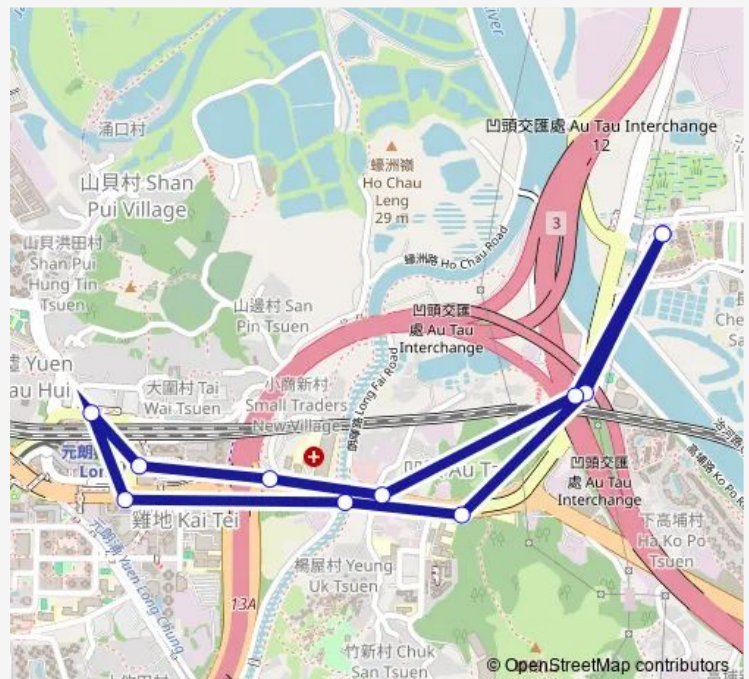

### Route schedule

[Kmb] Park Yoho — [Kmb] Park Yoho

Monday	05:45
Tuesday	05:45
Wednesday	05:45
Thursday	05:45
Friday	05:45
Saturday	05:45
Sunday	05:45

### Route info

Direction: [Kmb] Park Yoho

Stops: 11

Trip Duration: 0 hour 9 min

68 — Park Yoho - Yoho Mall (Circular)

68 Bus time schedules and route maps are available in an offline PDF at [busmaps.com](https://busmaps.com). Use the [busmaps.com](https://busmaps.com) website to see live bus times, train schedule or subway schedule, and step-by-step directions for all public transit in Yuen Long