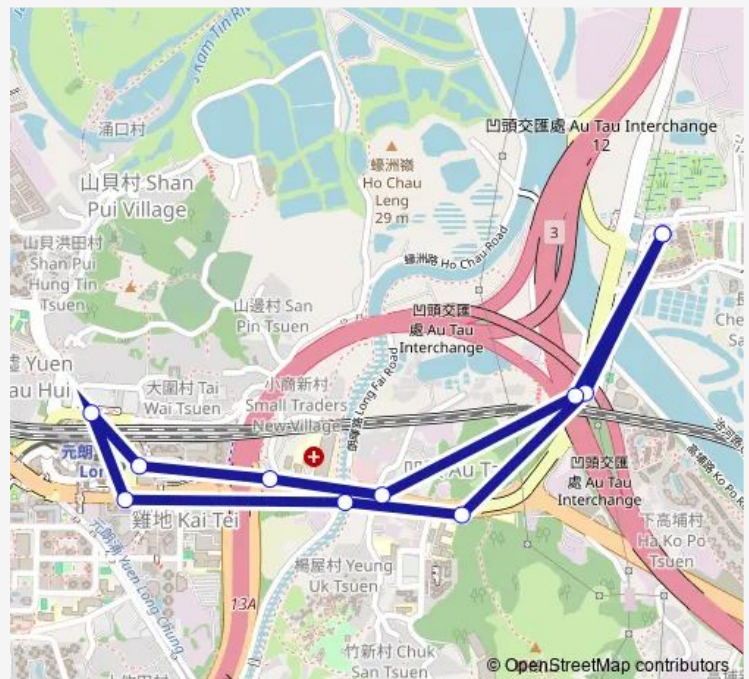

[Kmb] Park Yoho

Route schedule

[Kmb] Park Yoho — [Kmb] Park Yoho

Monday	05:45
Tuesday	05:45
Wednesday	05:45
Thursday	05:45
Friday	05:45
Saturday	05:45
Sunday	05:45

Route info

Direction: [Kmb] Park Yoho

Stops: 11

Trip Duration: 0 hour 9 min

68 — Park Yoho - Yoho Mall (Circular)

68 Bus time schedules and route maps are available in an offline PDF at busmaps.com. Use the busmaps.com website to see live bus times, train schedule or subway schedule, and step-by-step directions for all public transit in Yuen Long