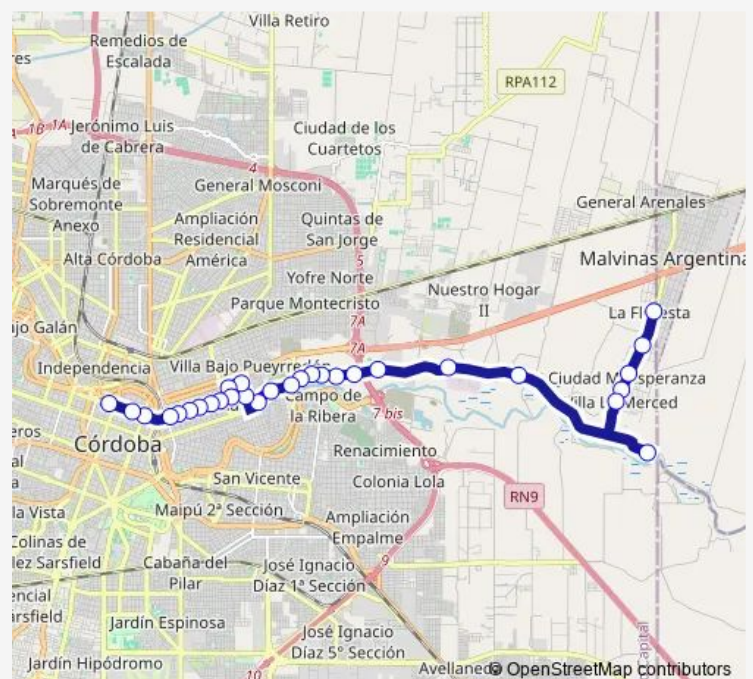

### Direction

Avenida San Martín S/N — Humberto Primo 286

30 stops

[Open route schedule](#)

Avenida San Martín S/N

Corrientes S/N

Córdoba S/N

Córdoba S/N

### Route schedule

Avenida San Martín S/N — Humberto Primo 286

Monday 05:00-23:16

Tuesday 05:00-23:16

Wednesday 05:00-23:16

Thursday 05:00-23:16

Friday 05:00-23:16

Saturday 05:00-23:20

### Route info

Direction: Avenida San Martín S/N

Stops: 30

Trip Duration: 0 hour 45 min

Sarmiento 1923

Sarmiento 1709

Sarmiento 1541

Sarmiento 1387

## Route info

Direction: Avenida Colón 165

Stops: 28

Trip Duration: 0 hour 49 min

Av. San Martín 1899-1801

Avenida San Martín S/N

Av. San Martín 1400-1498

68 Bus time schedules and route maps are available in an offline PDF at [busmaps.com](https://busmaps.com). Use the [busmaps.com](https://busmaps.com) website to see live bus times, train schedule or subway schedule, and step-by-step directions for all public transit in Cordoba