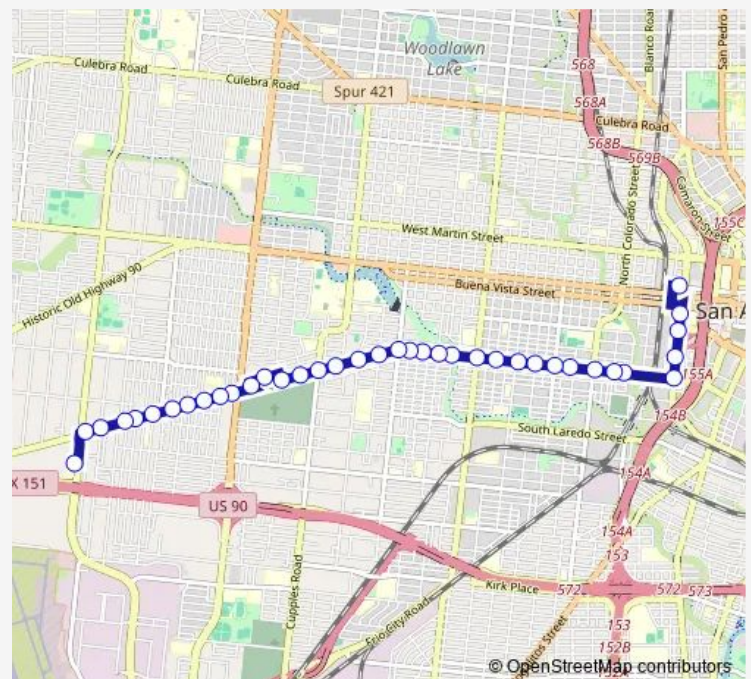

Castroville & S.W. 19th

Castroville & S.W. 21st.

Castroville & Barclay

Route schedule

CENTRO PLAZA - MID BLOCK SOUTH — S.W.36th AT Univ. Health Clin-S.W.

Monday	05:00-21:40
Tuesday	05:00-21:40
Wednesday	05:00-21:40
Thursday	05:00-21:40
Friday	05:00-21:40
Saturday	05:00-21:00
Sunday	05:00-21:05

Route info

Direction: CENTRO PLAZA - MID BLOCK SOUTH

Stops: 38

Trip Duration: 0 hour 26 min

68 — Guadalupe Frequent

Castroville Opposite 416

Castroville & 26th

Castroville IN Front OF LAS Palmas

Castroville between SW 26th & Inca

Las Palmas Shopping Center

Las Palmas Exit & Castroville

Castroville & S. SAN Augustine

Castroville Opposite Juanita

Castroville Opposite Coronado

Castroville & Madrid

Castroville & Romero

Friday 05:35-21:10

Saturday 05:40-20:35

Sunday 05:39-20:41

Route info

Direction: S.W.36th AT Univ. Health Clin-S.W.

Stops: 37

Trip Duration: 0 hour 29 min

Guadalupe & Calaveras