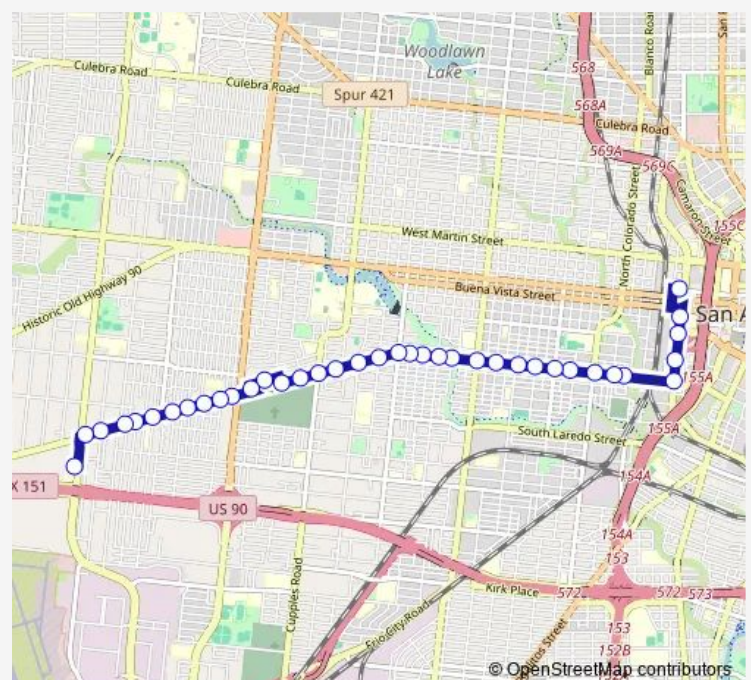

Castroville & S.W. 19th

Castroville & S.W. 21st.

Castroville & Barclay

Route schedule

Centro Plaza - MID Block South — S.W.36th AT Univ. Health Clin-S.W.

Monday 05:00-21:40

Tuesday 05:00-21:40

Wednesday 05:00-21:40

Thursday 05:00-21:40

Friday 05:00-21:40

Saturday 05:00-21:00

Sunday 05:00-21:05

Route info

Direction: Centro Plaza - MID Block South

Stops: 38

Trip Duration: 0 hour 20 min

68 — Guadalupe Frequent

Castroville Opposite 416

Castroville & 26th

Castroville IN Front OF LAS Palmas

Castroville between SW 26th & Inca

Las Palmas Shopping Center

Las Palmas Exit & Castroville

Castroville & S. SAN Augustine

Castroville & S.W. 36th

S.W.36th AT Univ. Health Clin-S.W.

Direction

S.W.36th AT Univ. Health Clin-S.W. — Centro Plaza - SE Corner

37 stops

[Open route schedule](#)

S.W.36th AT Univ. Health Clin-S.W.

S.W. 36th & Castroville