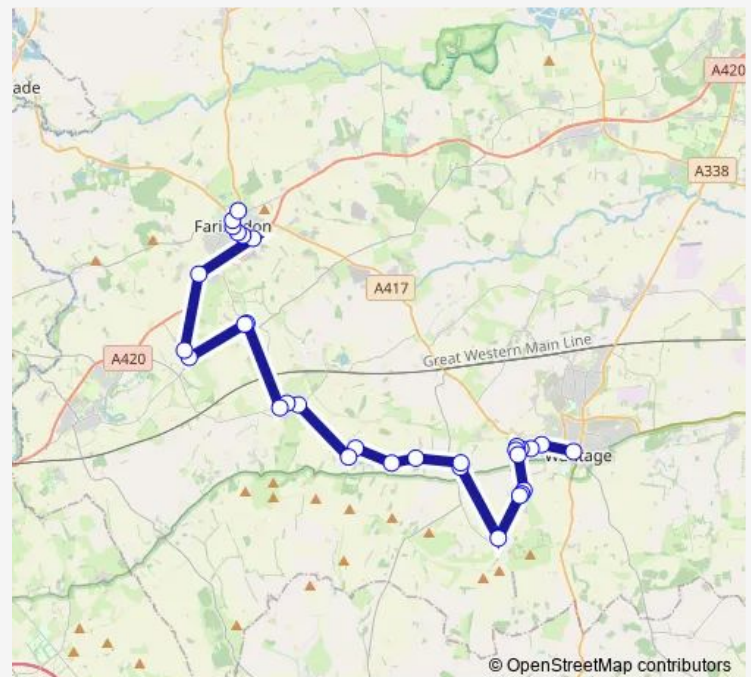

Thursday 12:30-17:30

Friday 12:30-17:30

Saturday 12:30-17:30

Sunday —

Route info

Direction: Market Place

Stops: 31

Trip Duration: 0 hour 55 min

■ 68 — Wantage - Faringdon

Manor Farm Close

Green

Hughes Crescent

Little Coxwell Turn

Faringdon Park Retail Park

Medical Centre

Butts Road

Marlborough Gardens

Station Road

Market Place

Direction

Market Place — Market Place

26 stops

[Open route schedule](#)

Market Place

Friday 09:30-11:30

Saturday 09:30-11:30

Sunday —

Route info

Direction: Market Place

Stops: 29

Trip Duration: 0 hour 54 min

Goodlake Arms