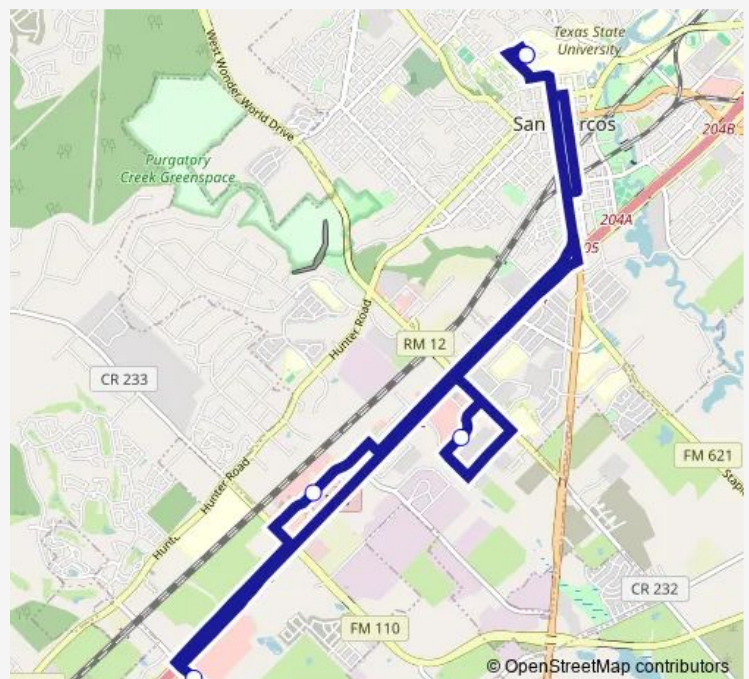

Bus 68 San Marcos Marketplace

[Go to website](#)

Direction

Lbj Student Center Bus Loop — Lbj Student Center Bus Loop

5 stops

[Open route schedule](#)

Lbj Student Center Bus Loop

Leah Ave

Target

Premium Outlets

Lbj Student Center Bus Loop

Route schedule

Lbj Student Center Bus Loop — Lbj Student Center Bus Loop

Monday —

Tuesday —

Wednesday —

Thursday —

Friday —

Saturday 10:30-17:55

Sunday —

Route info

Direction: Lbj Student Center Bus Loop

Stops: 5

Trip Duration: 0 hour 54 min

■ 68 — San Marcos Marketplace

68 Bus time schedules and route maps are available in an offline PDF at busmaps.com. Use the busmaps.com website to see live bus times, train schedule or subway schedule, and step-by-step directions for all public transit in