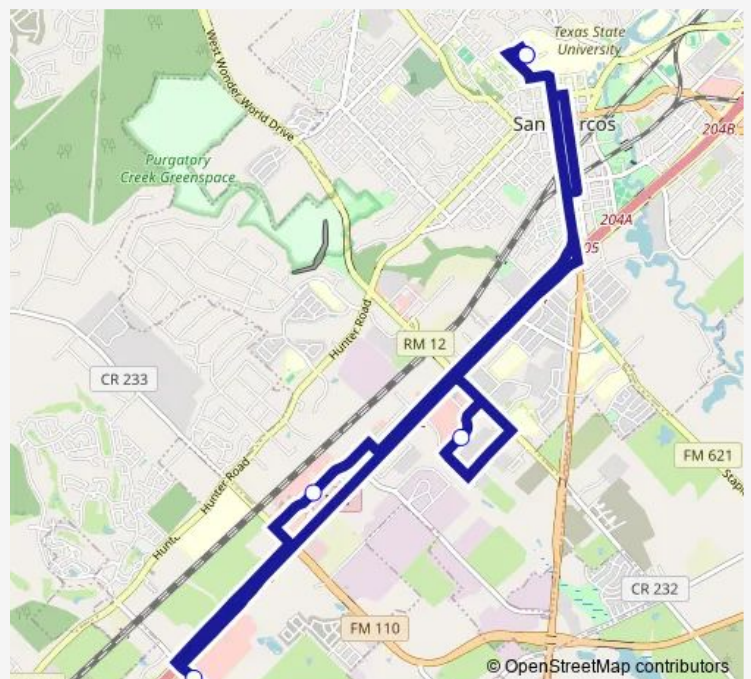

Bus 68 San Marcos Marketplace

[Go to website](#)

Direction

LBJ Student Center Bus Loop — LBJ Student Center Bus Loop

9 stops

[Open route schedule](#)

LBJ Student Center Bus Loop

Tower

Cabana Beach

Spring Marc

Leah Ave

Palazzo

Target

Prime Outlet

LBJ Student Center Bus Loop

Route schedule

LBJ Student Center Bus Loop — LBJ Student Center Bus Loop

Monday —

Tuesday —

Wednesday —

Thursday —

Friday —

Saturday 10:30-18:30

Sunday —

Route info

Direction: LBJ Student Center Bus Loop

Stops: 9

Trip Duration: 0 hour 55 min

68 — San Marcos Marketplace

68 Bus time schedules and route maps are available in an offline PDF at busmaps.com. Use the busmaps.com website to see live bus times, train schedule or subway schedule, and step-by-step directions for all public transit in San Marcos