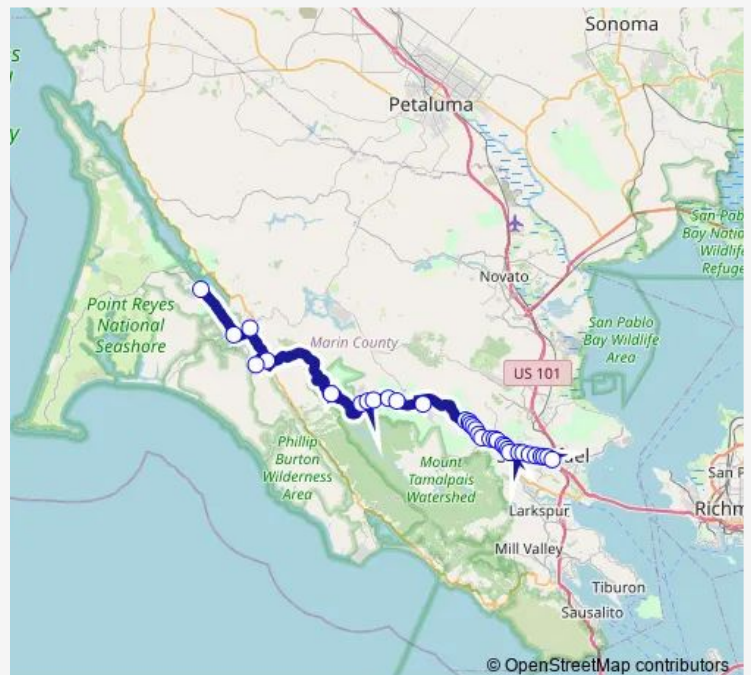

Sir Francis Drake Blvd & San Anselmo Ave

Route schedule

Inverness Store — San Rafael Transit Center

Monday 06:20-21:42

Tuesday 06:20-21:42

Wednesday 06:20-21:42

Thursday 06:20-21:42

Friday 06:20-21:42

Saturday 07:08-23:24

Sunday 07:08-23:24

Route info

Direction: Inverness Store

Stops: 34

Trip Duration: 1 hour 20 min

68 — Downtown San Rafael - Inverness

Archie Williams HS-Sir Francis Drake & Ash Ave

Sir Francis Drake Blvd & Tamal Ave

Sir Francis Drake Blvd & Sais Ave

Sir Francis Drake Blvd & Madrone Ave

San Anselmo Hub-Center & Sir Francis Drake

Red Hill Ave & Sequoia Dr

4th St & Ross Valley Dr

4th St & Greenfield Ave

Sunday —

Route info

Direction: San Rafael Transit Center

Stops: 28

Trip Duration: 0 hour 45 min

San Geronimo Valley Dr & Creamery Rd

Sir Francis Drake Blvd & Lagunitas School Rd

Sir Francis Drake Blvd & Tamal Rd