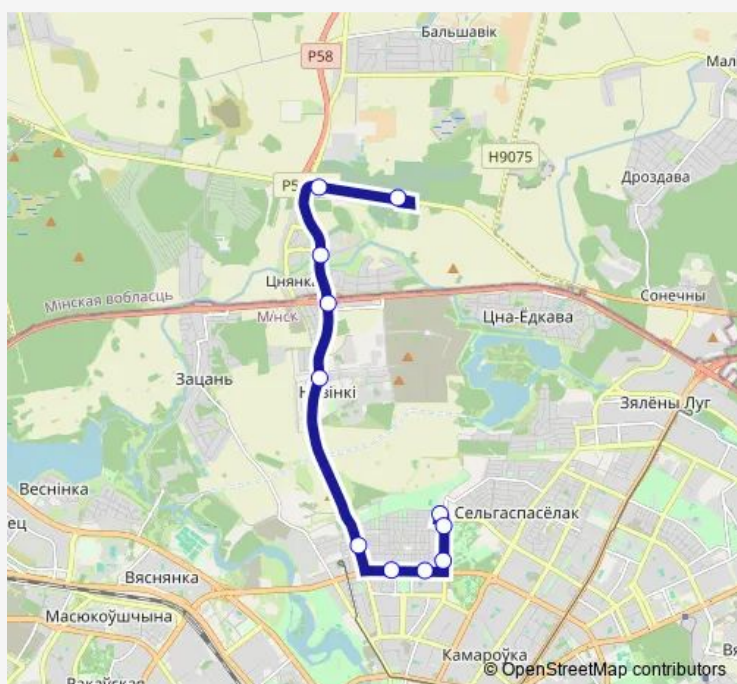

### Route schedule

ДС Карастояновой (посадка) — Паўночныя могілкі 2-я вароты

Monday 07:50-17:05

Tuesday 07:50-17:05

Wednesday 07:50-17:05

Thursday 07:50-17:05

Friday 07:50-17:05

Saturday 07:17-17:05

### Route info

Direction: ДС Карастояновой (посадка)

Stops: 11

Trip Duration: 0 hour 27 min