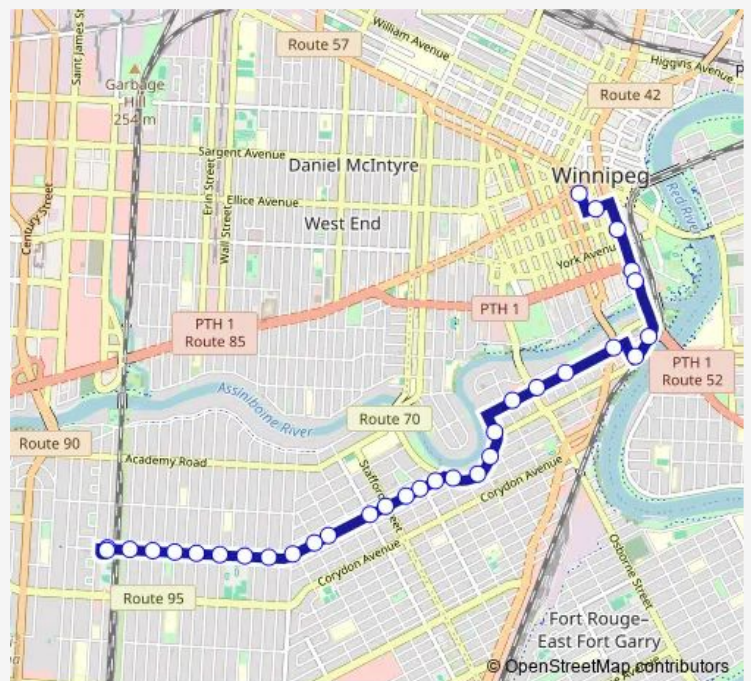

Bus 68 Grosvenor

[Go to website](#)

Direction

Eastbound Grosvenor at Renfrew — Southbound Garry at Portage South

34 stops

[Open route schedule](#)

- Eastbound Grosvenor at Renfrew
- Eastbound Grosvenor at Lindsay
- Eastbound Grosvenor at Campbell
- Eastbound Grosvenor at Brock
- Eastbound Grosvenor at Niagara
- Eastbound Grosvenor at Ash
- Eastbound Grosvenor at Elm
- Eastbound Grosvenor at Waverley
- Eastbound Grosvenor at Cambridge
- Eastbound Grosvenor at Rockwood
- Eastbound Grosvenor at Wilton
- Eastbound Grosvenor at Guelph
- Eastbound Grosvenor at Harrow
- Eastbound Grosvenor at Stafford
- Eastbound Grosvenor at Wentworth
- Eastbound Grosvenor at Lilac
- Eastbound Grosvenor at Arbutnot
- Eastbound Wellington at Cockburn
- Eastbound Wellington at Hugo
- Eastbound Wellington at Wardlaw
- Eastbound Stradbrook at Nassau

Route schedule

Eastbound Grosvenor at Renfrew — Southbound Garry at Portage South

| | |
|-----------|-------------|
| Monday | 06:31-18:10 |
| Tuesday | 06:31-18:10 |
| Wednesday | 06:31-18:10 |
| Thursday | 06:31-18:10 |
| Friday | 06:31-18:10 |
| Saturday | — |
| Sunday | — |

Route info

Direction: Eastbound Grosvenor at Renfrew

Stops: 34

Trip Duration: 0 hour 23 min

68 — Grosvenor

Eastbound Stradbrook at Osborne

Eastbound Stradbrook at Scott

Northbound Harkness at River

Eastbound Mayfair at Harkness

Eastbound Mayfair at Queen Elizabeth

Northbound Main at Assiniboine

Northbound Main at Broadway (Union Station)

Westbound St Mary at Fort

Northbound Fort at Graham

Northbound Fort at Graham North