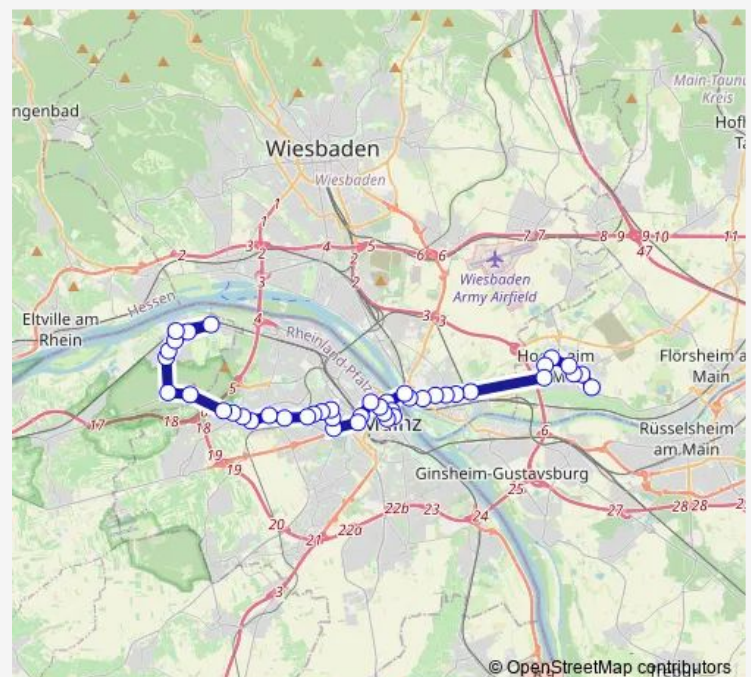

Route schedule

Hochheim (Main) Berliner Platz — Mainz, Hauptbahnhof

Monday	06:47-07:02
Tuesday	06:47-07:02
Wednesday	06:47-07:02
Thursday	06:47-07:02
Friday	06:47-07:02
Saturday	—
Sunday	—

Route info

Direction: Hochheim (Main) Berliner Platz

Stops: 24

Trip Duration: 0 hour 39 min

68

BusMaps

Mainz, Bauhofstraße/Landesmus.

Mainz, Hindenburgplatz

Mainz, Hauptbahnhof

Direction