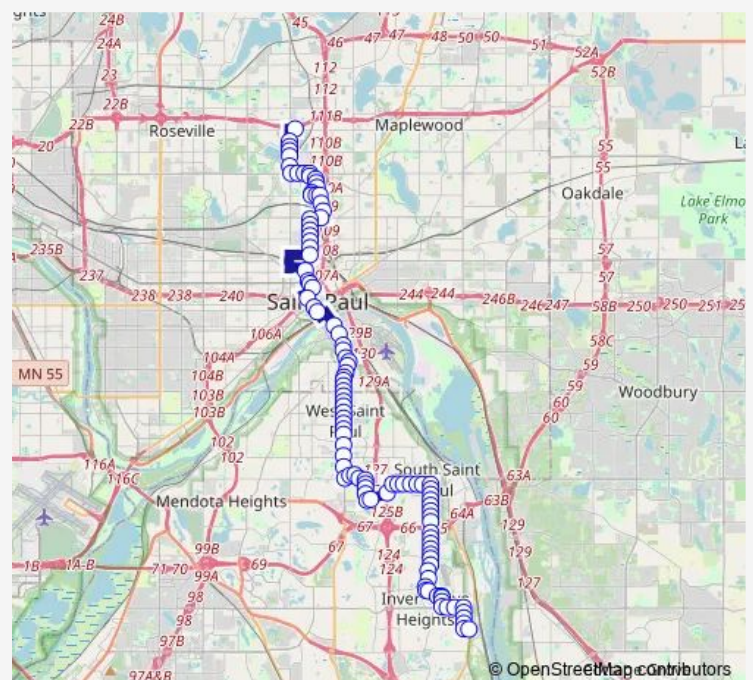

### Route schedule

Hwy 36 & Rice St P&R & Shelter — Cafferty Court & Walmart - Cahill Ave

Monday 04:59-21:48

Tuesday 04:59-21:48

Wednesday 04:59-21:48

Thursday 04:59-21:48

Friday 04:59-21:48

Saturday 05:19

### Route info

Direction: Hwy 36 & Rice St P&R & Shelter

Stops: 132

Trip Duration: 1 hour 17 min

Jackson St & Rose Ave E

Jackson St & Jessamine Ave

Jackson St & Cook Ave

Jackson St & Jenks Ave