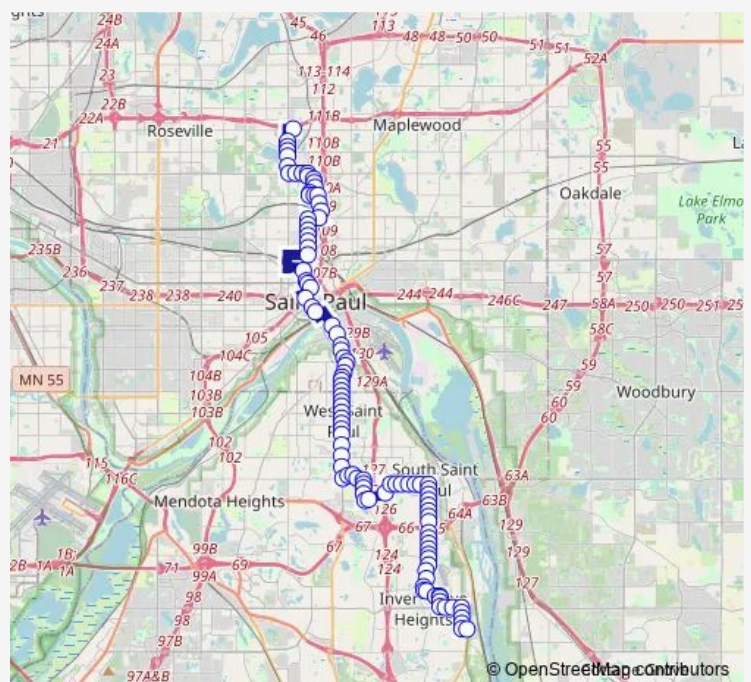

Clayton Ave & 77th St E

Clayton Ave & 76th St E

Clayton Ave & 75th St E

Route schedule

Cafferty Court & Walmart - Cahill Ave — Camelot St & Larpenteur/California Ave

Monday 05:05-23:23

Tuesday 05:05-23:23

Wednesday 05:05-23:23

Thursday 05:05-23:23

Friday 05:05-23:23

Saturday —

Sunday 23:33

Route info

Direction: Cafferty Court & Walmart - Cahill Ave

Stops: 126

Trip Duration: 1 hour 11 min