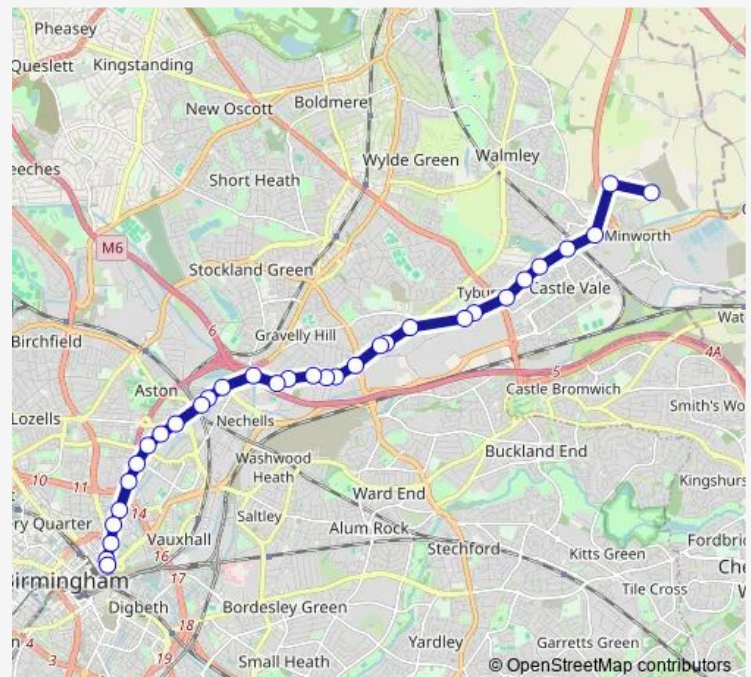

Thursday 05:15-18:45

Friday 05:15-18:45

Saturday 05:15-18:45

Sunday 05:15-18:45

Route info

Direction: Amazon Warehouse

Stops: 32

Trip Duration: 0 hour 26 min

■ 68 — Birmingham - Amazon Peddimore via Tyburn Rd

Aston Station

Sandy Lane

Portland St

Park Rd

Avenue Road

Dartmouth Circus

Bagot St

Aston University

Ryder St

Dalton St

Dale End

Direction

Dale End — Amazon Warehouse

30 stops

[Open route schedule](#)

Saturday 06:50-17:45

Sunday 06:50-17:50

Route info

Direction: Dale End

Stops: 30

Trip Duration: 0 hour 35 min

Yatesbury Avenue

Hansons Bridge Road