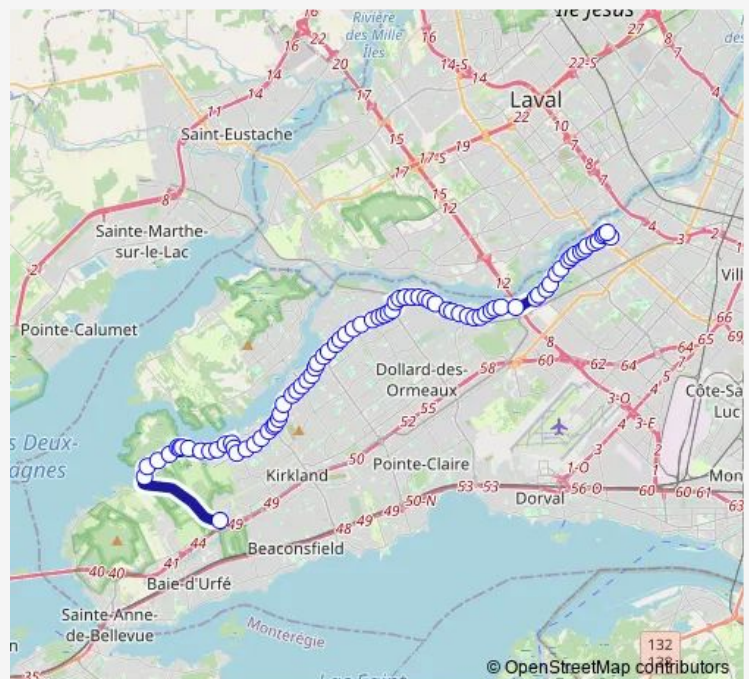

### Route schedule

de l'Anse-à-l'Orme / Timberlea-Trail — Grenet / Gouin

Monday	04:50-01:00 <sup>+1</sup>
Tuesday	04:50-01:00 <sup>+1</sup>
Wednesday	04:50-01:00 <sup>+1</sup>
Thursday	04:50-01:00 <sup>+1</sup>
Friday	04:50-01:00 <sup>+1</sup>
Saturday	06:02-00:49 <sup>+1</sup>
Sunday	06:00-00:49 <sup>+1</sup>

### Route info

Direction: de l'Anse-à-l'Orme / Timberlea-Trail

Stops: 81

Trip Duration: 1 hour 7 min

68 — Pierrefonds

BusMaps

de Pierrefonds / Saint-Charles

de Pierrefonds / Forbes