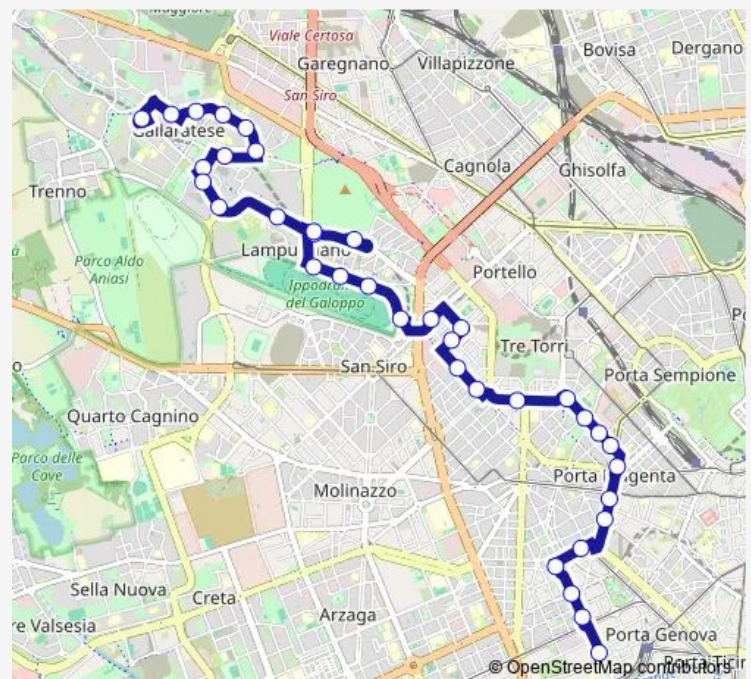

via vigliani

via silva via albanì

via silva via m.te rosa

Route schedule

bonola m1 — via bergognone

Monday 06:10-21:50

Tuesday 06:10-21:50

Wednesday 06:10-21:50

Thursday 06:10-21:50

Friday 06:10-21:50

Saturday 06:10-21:50

Sunday 06:20-21:50

Route info

Direction: bonola m1

Stops: 36

Trip Duration: 0 hour 44 min

■ 68 — bonola m1 - bergognone (lav. stuparich)

via m.te rosa via pagliano

amendola m1

p.le giulio cesare

via rossetti l.go camus

via rossetti via pallavicino

via pagano via mascheroni

via ariosto

Tuesday 06:10-21:49

Wednesday 06:10-21:49

Thursday 06:10-21:49

Friday 06:10-21:49

Saturday 06:10-21:49

Sunday 06:10-21:49

Route info

Direction: via bergognone