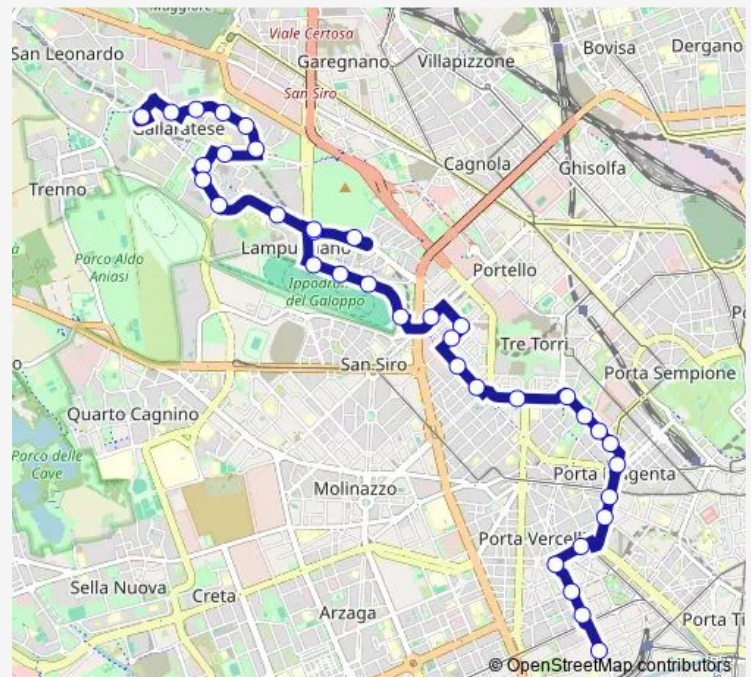

via vigliani

via silva via albani

via silva via m.te rosa

Route schedule

bonola m1 — via bergognone

Monday 06:10-21:50

Tuesday 06:10-21:50

Wednesday 06:10-21:50

Thursday 06:10-21:50

Friday 06:10-21:50

Saturday 06:10-21:50

Sunday 06:20-21:50

Route info

Direction: bonola m1

Stops: 36

Trip Duration: 0 hour 39 min

via ariosto

conciliazione m1

p.le baracca

v.le di p.ta vercellina via s. vittore

p.le aquileia

p.za vesuvio

via foppa via california

p.za del rosario

Monday	06:10-21:49
Tuesday	06:10-21:49
Wednesday	06:10-21:49
Thursday	06:10-21:49
Friday	06:10-21:49
Saturday	06:10-21:49
Sunday	06:10-21:49

Route info

Direction: via bergognone

Stops: 34

Trip Duration: 0 hour 53 min