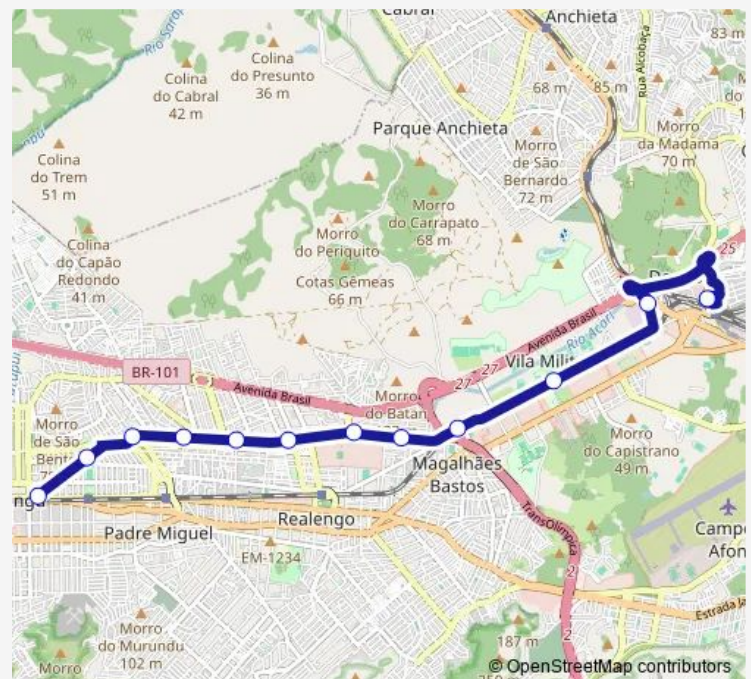

Iapi Padre Miguel

Praça das Juras

Ponto Final: Bangu : Praça Horácio Hora

Route schedule

Terminal Deodoro : Plataforma F2 — Ponto Final: Bangu :
Praça Horácio Hora

Monday 00:00

Tuesday 00:00

Wednesday 00:00

Thursday 00:00

Friday 00:00

Saturday 00:00

Sunday 00:00

Route info

Direction: Terminal Deodoro : Plataforma F2

Stops: 12

Trip Duration: 0 hour 24 min

68 — Bangu - Terminal Deodoro

Direction

Ponto Final: Bangu : Praça Horácio Hora — Terminal Deodoro : Plataforma F2

12 stops

[Open route schedule](#)

Ponto Final: Bangu : Praça Horácio Hora

Praça das Juras

IAPI Padre Miguel

Saturday 00:00

Sunday 00:00

Route info

Direction: Ponto Final: Bangu : Praça Horácio Hora

Stops: 12

Trip Duration: 0 hour 24 min

68 Express Bus Service time schedules and route maps are available in an offline PDF at busmaps.com. Use the busmaps.com website to see live bus times, train schedule or subway schedule, and step-by-step directions for all public transit in Nova Iguacu