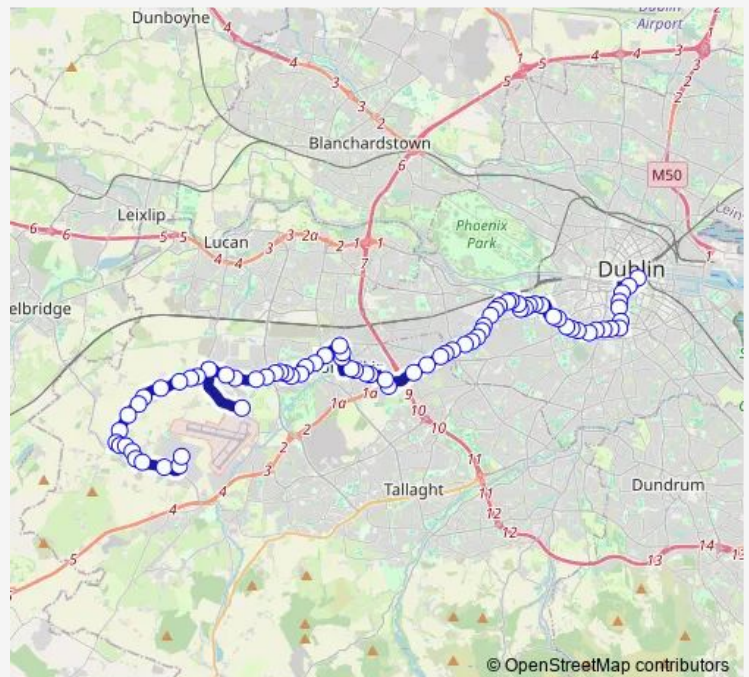

Bus 68 Newcastle / Greenogue Business Pk - Hawkins St

[Go to website](#)

Direction

Greenogue — Poolbeg Street

74 stops

[Open route schedule](#)

- Greenogue
- Grants Row
- College Road
- Newcastle Manor
- Aylmer Road
- Orchard Grove
- Newcastle
- Peamount Road
- Cornerpark
- Westmanstown
- Westmanstown
- Keeloges
- Peamount
- Peamount Hospital
- Newcastle Golf C
- The Lodge
- Clutterland
- New Nangor Road
- Ballybane Green
- Kilcarberry
- Kilcarberry Park

Route schedule

Greenogue — Poolbeg Street

Monday	06:30
Tuesday	06:30
Wednesday	06:30
Thursday	06:30
Friday	06:30
Saturday	06:35
Sunday	—

Route info

Direction: Greenogue

Stops: 74

Trip Duration: 1 hour 6 min