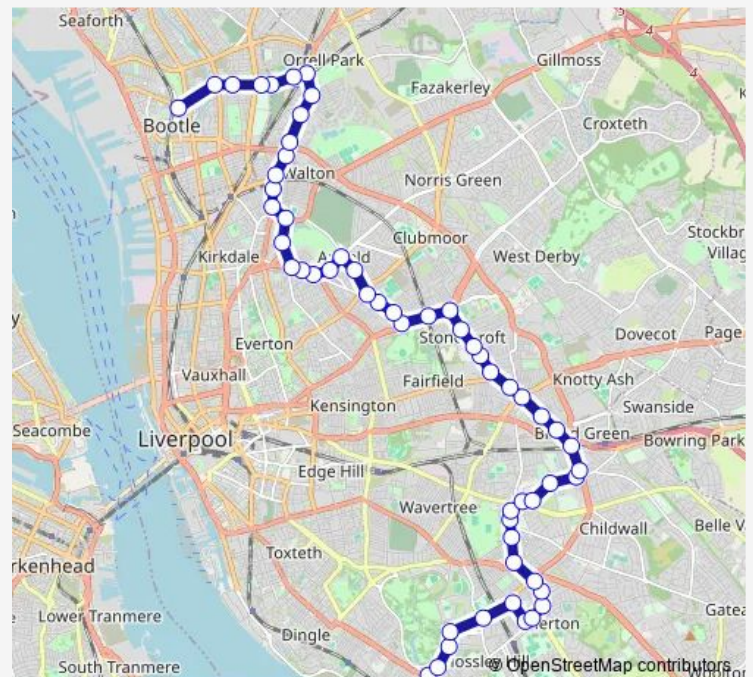

Saturday 06:44-18:12

Sunday —

Route info

Direction: Bootle Bus Station

Stops: 55

Trip Duration: 0 hour 54 min

68 — Bootle Bus Station - Aigburth Vale/Gorselands Court

Townsend Lane