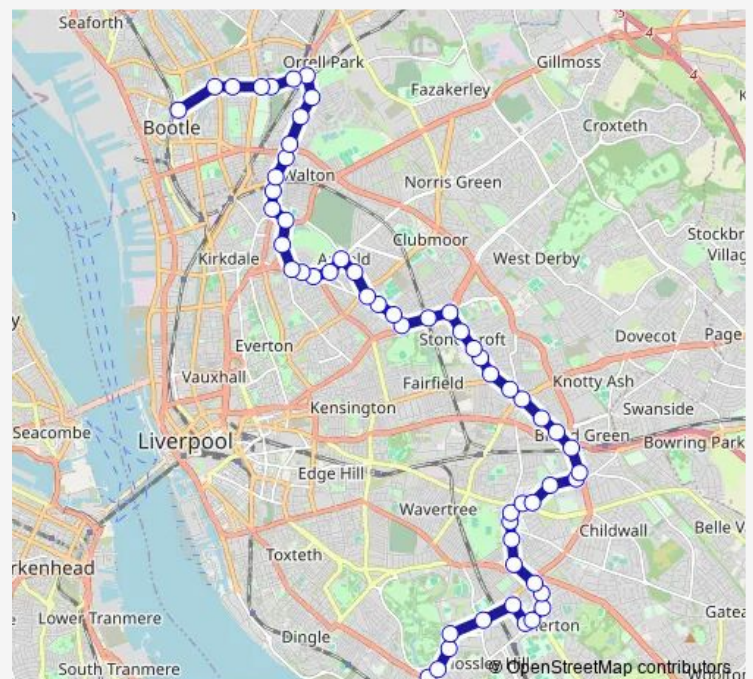

Thursday 06:13-18:33

Friday 06:13-18:33

Saturday 06:44-18:13

Sunday —

Route info

Direction: Bootle Bus Station

Stops: 55

Trip Duration: 0 hour 57 min

68 — Bootle Bus Station - Aigburth Vale/Gorselands Court

Townsend Lane

Richmond Park

Brecksides Park

March Road

Windsor Road

Santon Avenue

Rockbank Lane