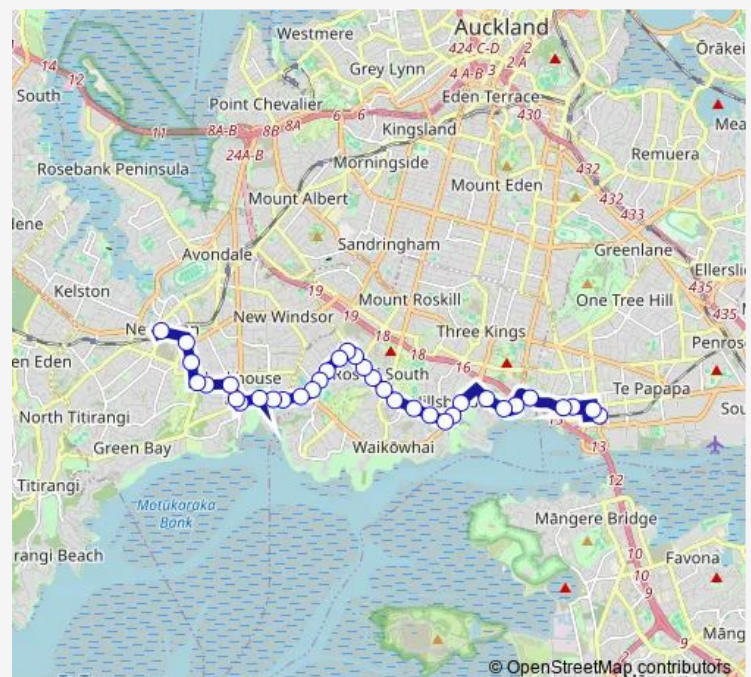

### Route schedule

Princes Street/Onehunga Station — Stop B New Lynn

Monday 05:44-21:35

Tuesday 05:44-21:35

Wednesday 05:44-21:35

Thursday 05:44-21:35

Friday 05:44-21:35

Saturday 06:02-21:37

### Route info

Direction: Princes Street/Onehunga Station

Stops: 35

Trip Duration: 0 hour 32 min

Lynfield Youth & Leisure Centre

White Swan Road/Hillsborough Road

Lynfield College

Lynbrooke Avenue

Francis Curtis Avenue

Lewis Street

Stop E Blockhouse Bay

Stop C Blockhouse Bay

Taylor Street/Bolton Street

Blockhouse Bay Intermediate

Portage Road/Bolton Street

Hill Crescent

## Route info

Direction: Stop B New Lynn

Stops: 37

Trip Duration: 0 hour 49 min

Richardson Road/Hillsborough Road

Goodall Street

St David's in the Fields

Hillsborough Park