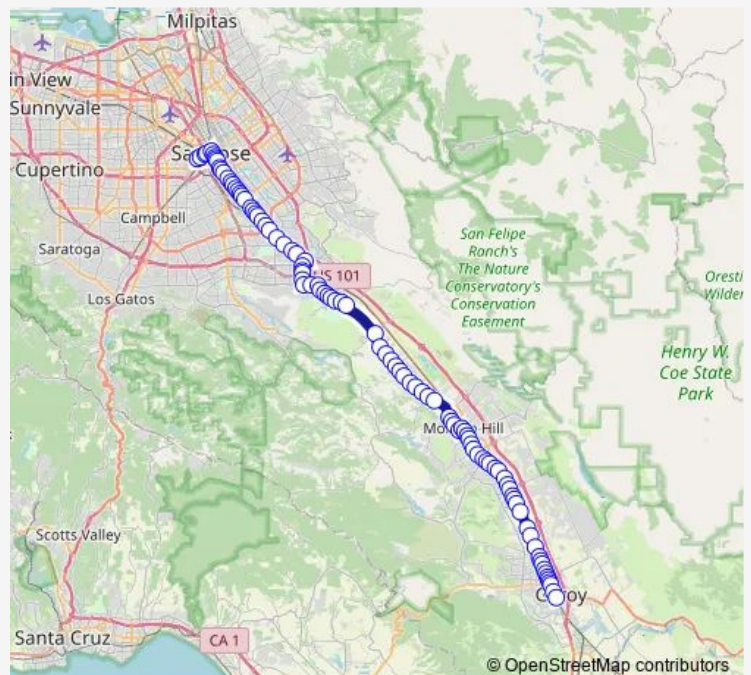

Monterey & Roosevelt

Monterey & California

Monterey & Crowner

Route schedule

Gilroy Transit Center (Bay 6) — San Jose Diridon (Bay 10)

Monday 04:10-22:19

Tuesday 04:10-22:19

Wednesday 04:10-22:19

Thursday 04:10-22:19

Friday 04:10-22:19

Saturday 05:23-22:18

Sunday 05:27-22:19

Route info

Direction: Gilroy Transit Center (Bay 6)

Stops: 96

Trip Duration: 1 hour 41 min

68 — San Jose Diridon - Gilroy Tc

Monterey & East Middle

Monterey & West Middle

Monterey & Maple Leaf

Monterey & Watsonville

Monterey & Vineyard

Monterey & Tennant

Monterey & Cosmo