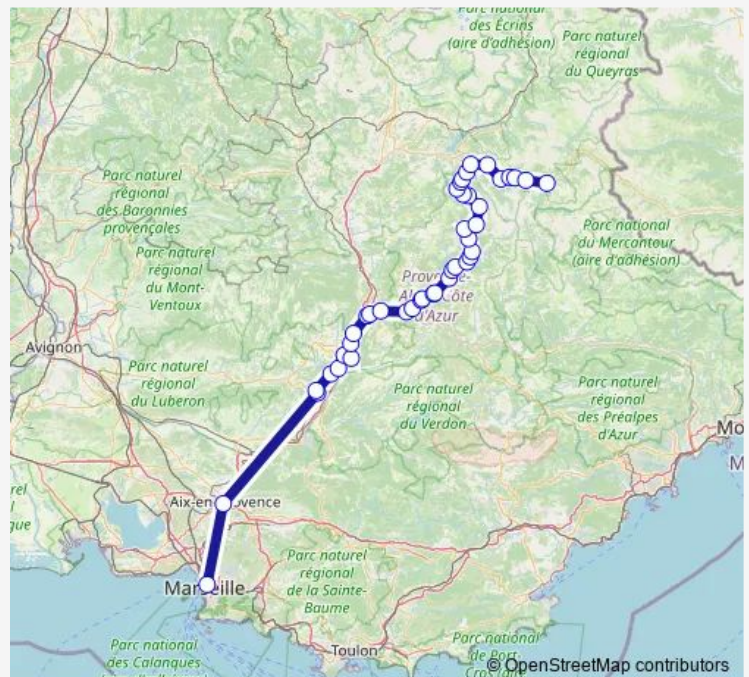

Gare Routière

Village

Le Mousteiret

Route schedule

Gare Routière St Charles — Place Aimé Gassier

Monday 07:00-18:00

Tuesday 07:00-18:00

Wednesday 07:00-18:00

Thursday 07:00-18:00

Friday 07:00-18:00

Saturday 07:00-18:00

Sunday 07:00-18:00

Route info

Direction: Gare Routière St Charles

Stops: 42

Trip Duration: 4 hour 30 min

68 — Marseille - Digne - Barcelonnette

Village

Village

Le Clucheret

Village

Le Labouret

Emb RD 900/900a

Le Moulin

Village - Relais du Lac

Le Martinet

La Fresquière

Rioclar

Village

Place Aimé Gassier

Direction

Gare Routière St Charles — Lycée A.David Neel