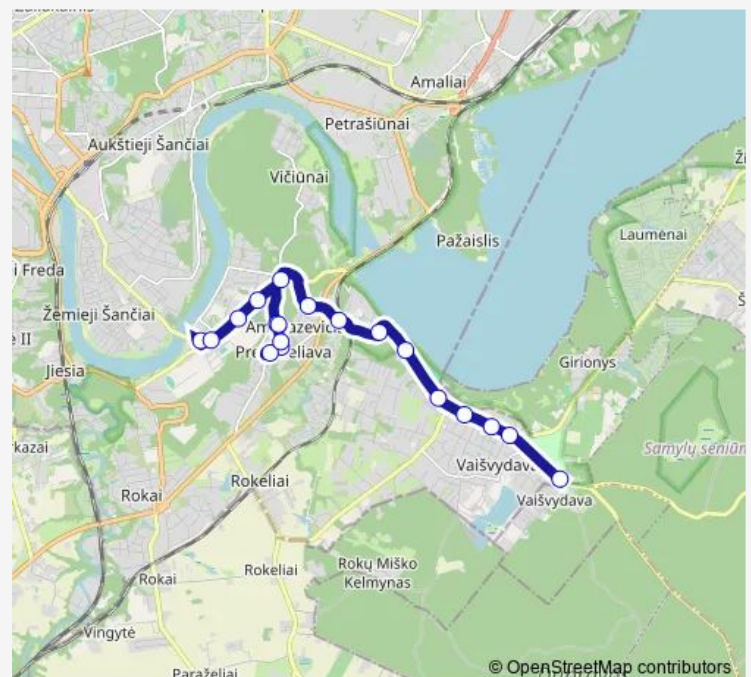

### Route schedule

Tilto g. — Vaišvydava

Monday 05:10-20:54

Tuesday 05:10-20:54

Wednesday 05:10-20:54

Thursday 05:10-20:54

Friday 05:10-20:54

Saturday 06:05-19:53

### Route info

Direction: Tilto g.

Stops: 19

Trip Duration: 0 hour 22 min

68 — Tilto g. - Vaišvydava

## Direction

Vaišvydava — Tilto g.

18 stops

[Open route schedule](#)

Vaišvydava

Užvingių g.

Vaišvydava

Piliunos g.

## Route info

Direction: Vaišvydava

Stops: 18

Trip Duration: 0 hour 23 min

68 Bus time schedules and route maps are available in an offline PDF at [busmaps.com](https://busmaps.com). Use the [busmaps.com](https://busmaps.com) website to see live bus times, train schedule or subway schedule, and step-by-step directions for all public transit in Kaunas