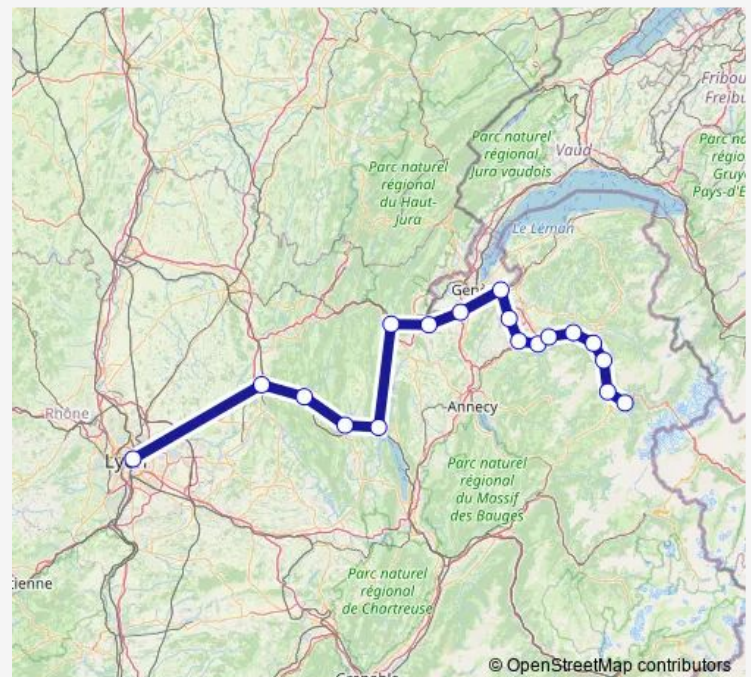

La Roche-sur-Foron

St-Pierre-en-Faucigny

Bonneville

Marignier

Cluses (Haute-Savoie)

Magland

Sallanches-Combloux-Megève

St-Gervais-les-Bains-Le Fayet

Route schedule

Lyon Part Dieu — St-Gervais-les-Bains-Le Fayet

Monday —

Tuesday —

Wednesday —

Thursday —

Friday —

Saturday 12:37-16:38

Sunday —

Route info

Direction: Lyon Part Dieu

Stops: 18

Trip Duration: 3 hour 39 min

■ TER — K43

BusMaps

Direction

Lyon Part Dieu — St-Gervais-les-Bains-Le Fayet

9 stops

[Open route schedule](#)

Lyon Part Dieu

Bellegarde-sur-Valsérine

Annemasse

La Roche-sur-Foron

Bonneville