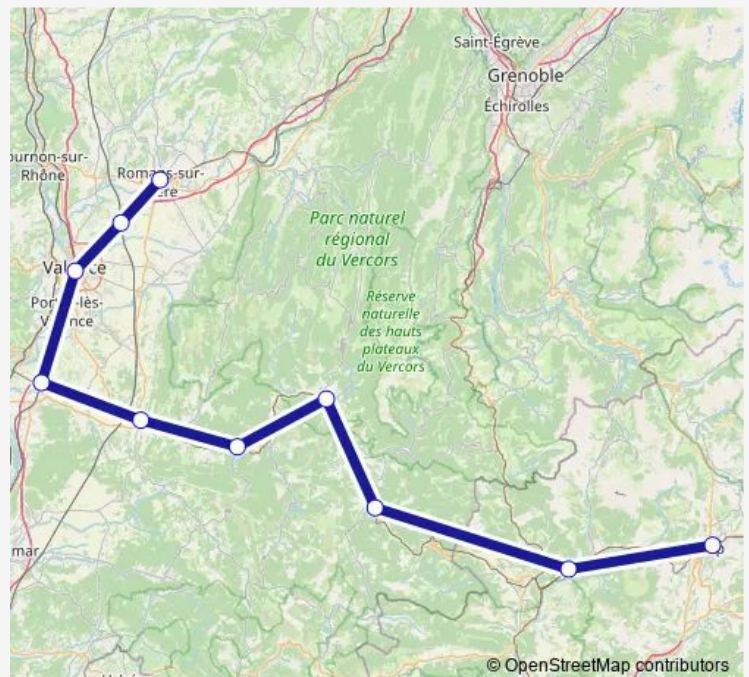

Rail Ter P4

[Go to website](#)

Direction

Gap — Romans - Bourg-de-Péage

10 stops

[Open route schedule](#)

Gap

Veynes-Devoluy

Route schedule

Gap — Romans - Bourg-de-Péage

Monday —

Tuesday 05:56

Wednesday 05:56

Thursday 05:56

Friday 05:56

Saturday —

Sunday —

Route info

Direction: Gap

Stops: 10

Trip Duration: 2 hour 46 min

■ Ter — P4

Direction

Romans - Bourg-de-Péage — Gap

Die

Luc-en-Diois

Veynes-Devoluy

Gap

Route schedule

Romans - Bourg-de-Péage — Gap

Monday 17:38-19:49

Tuesday 17:38-19:49