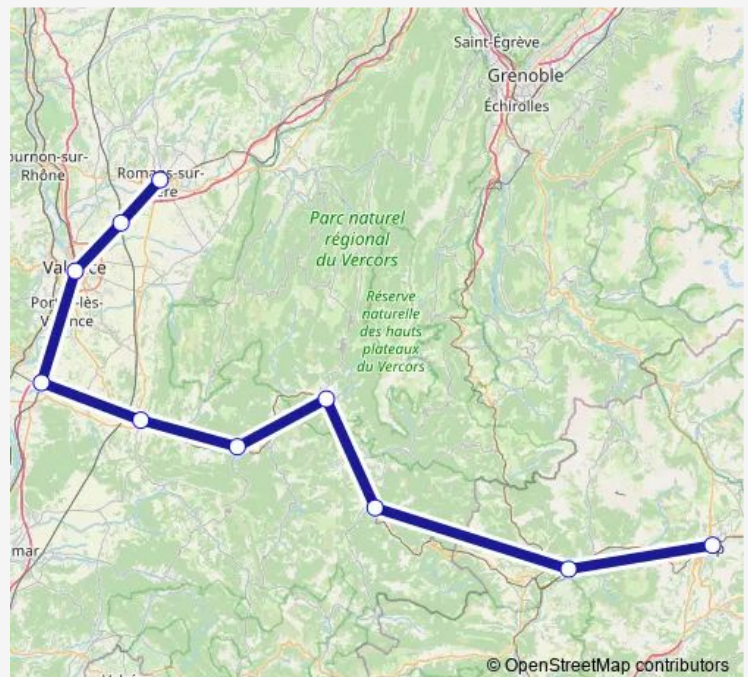

Rail TER P4

[Go to website](#)

Direction

Gap — Romans - Bourg-de-Péage

10 stops

[Open route schedule](#)

Gap

Veynes-Devoluy

Route schedule

Gap — Romans - Bourg-de-Péage

Monday —

Tuesday 05:56

Wednesday 05:56

Thursday 05:56

Friday 05:56

Saturday —

Sunday —

Route info

Direction: Gap

Stops: 10

Trip Duration: 2 hour 46 min

■ TER — P4

BusMaps

Direction

Valence

Livron

Crest

Die

Luc-en-Diois

Veynes-Devoluy

Gap

Route schedule