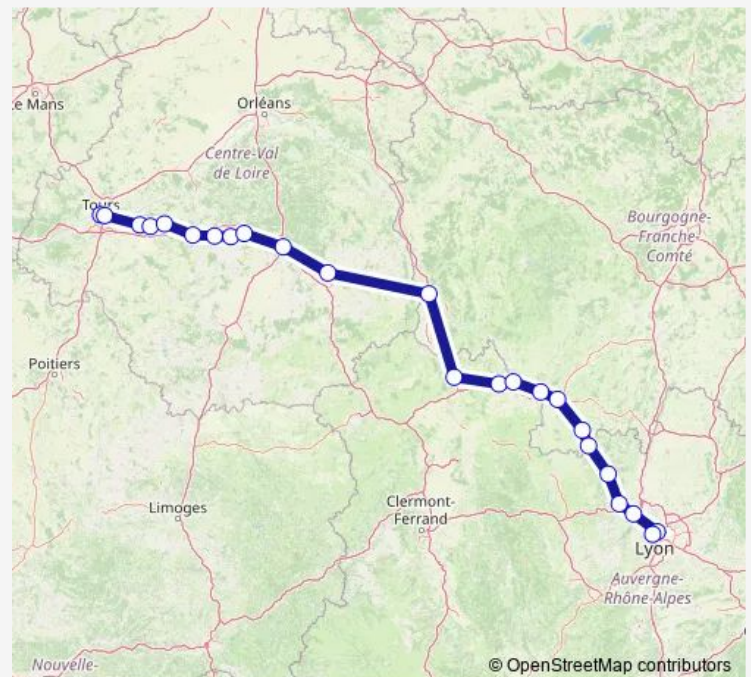

Chauffailles

Lamure-sur-Azergues

Bois-d'Oingt - Légnay

Route schedule

Tours — Lyon Perrache

Monday 12:05

Tuesday 12:05

Wednesday —

Thursday —

Friday —

Saturday 12:05

Sunday 12:05

Route info

Direction: Tours

Stops: 24

Trip Duration: 5 hour 58 min

■ Ter — P2

Lozanne

Lyon Part Dieu

Lyon Perrache

Direction

Tours — Lyon Perrache

24 stops

[Open route schedule](#)

Sunday 12:05

Route info

Direction: Tours

Stops: 24

Trip Duration: 6 hour 1 min

Direction

Lyon Perrache — Tours

24 stops