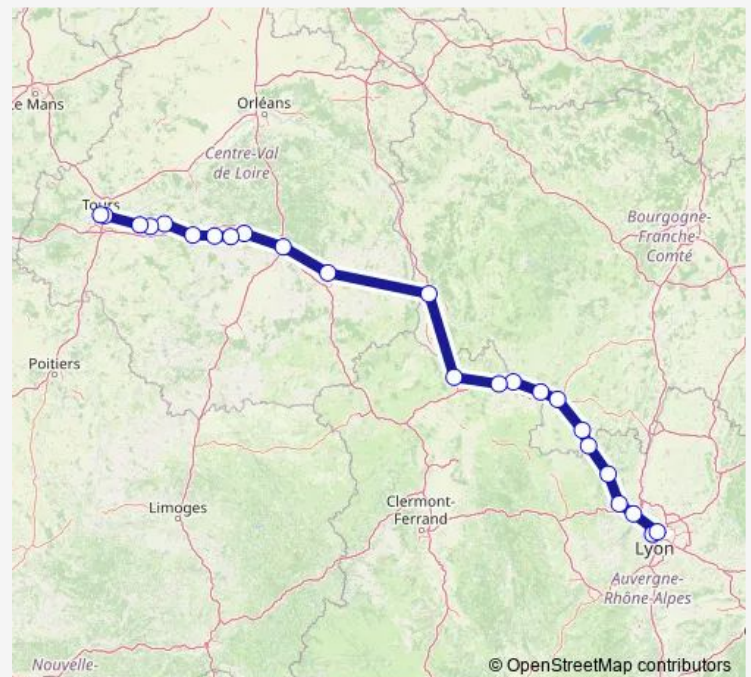

Chauffailles

Lamure-sur-Azergues

Bois-d'Oingt - Ligny

Route schedule

Tours — Lyon Perrache

Monday 12:05

Tuesday 12:05

Wednesday 12:05

Thursday 12:05

Friday 12:05

Saturday 12:05

Sunday 12:05

Route info

Direction: Tours

Stops: 24

Trip Duration: 5 hour 58 min

■ TER — P2

BusMaps

Lozanne

Lyon Part Dieu

Lyon Perrache

Direction

Tours — Lyon Perrache

24 stops

[Open route schedule](#)

Tours

St-Pierre-des-Corps

Bléré-la-Croix

Chenonceaux

Montrichard

St-Aignan-Noyers

Selles-sur-Cher