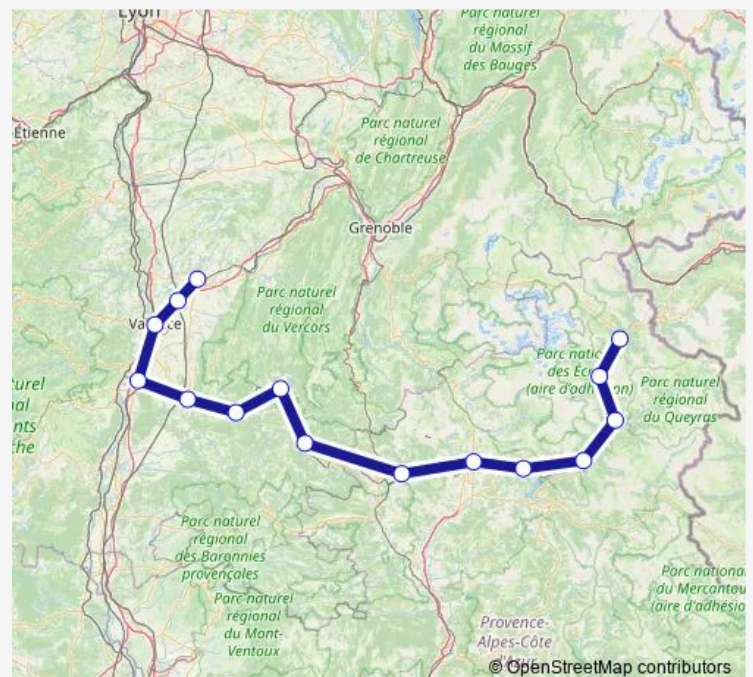

### Route schedule

Romans - Bourg-de-Péage — Briançon

Monday	09:47
Tuesday	09:47
Wednesday	09:47
Thursday	09:47
Friday	09:47
Saturday	—
Sunday	—

### Route info

Direction: Romans - Bourg-de-Péage

Stops: 15

Trip Duration: 4 hour 24 min

■ TER — P4

BusMaps

## Direction

Briançon — Romans - Bourg-de-Péage

15 stops

[Open route schedule](#)

Briançon

L'Argentière-les-Ecrins

Montdauphin-Guillevestre

Embrun

## Route info

Direction: Briançon

Stops: 15

Trip Duration: 4 hour 20 min