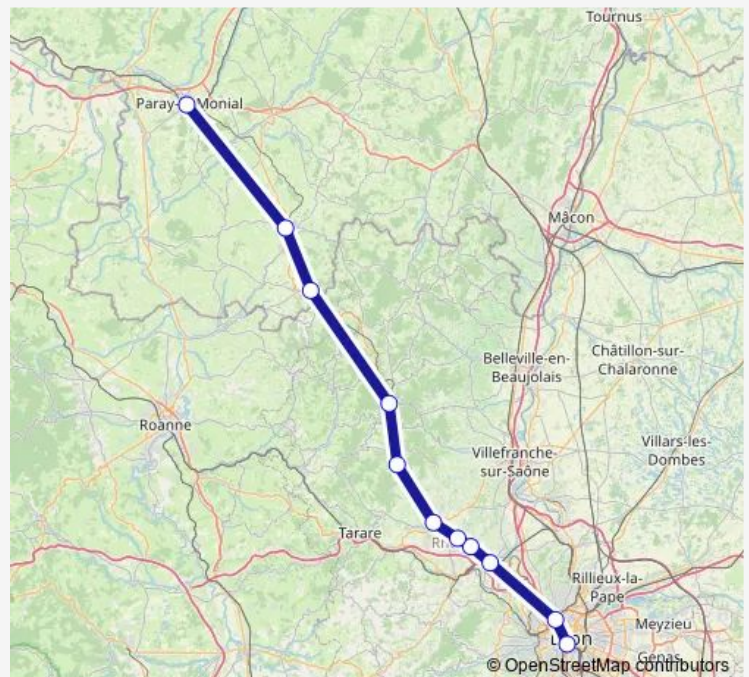

Rail TER P2

[Go to website](#)

Direction

Lyon Perrache — Paray-le-Monial

11 stops

[Open route schedule](#)

Lyon Perrache

Lyon Vaise

Paray-le-Monial

Route schedule

Lyon Perrache — Paray-le-Monial

Monday 16:58

Tuesday 16:58

Wednesday 16:58

Thursday 16:58

Friday 16:58

Saturday —

Sunday —

Route info

Direction: Lyon Perrache

Stops: 11

Trip Duration: 1 hour 51 min

■ TER — P2

TER Rail time schedules and route maps are available in an offline PDF at busmaps.com. Use the busmaps.com website to see live bus times, train schedule or subway schedule, and step-by-step directions for all public transit in Lyon