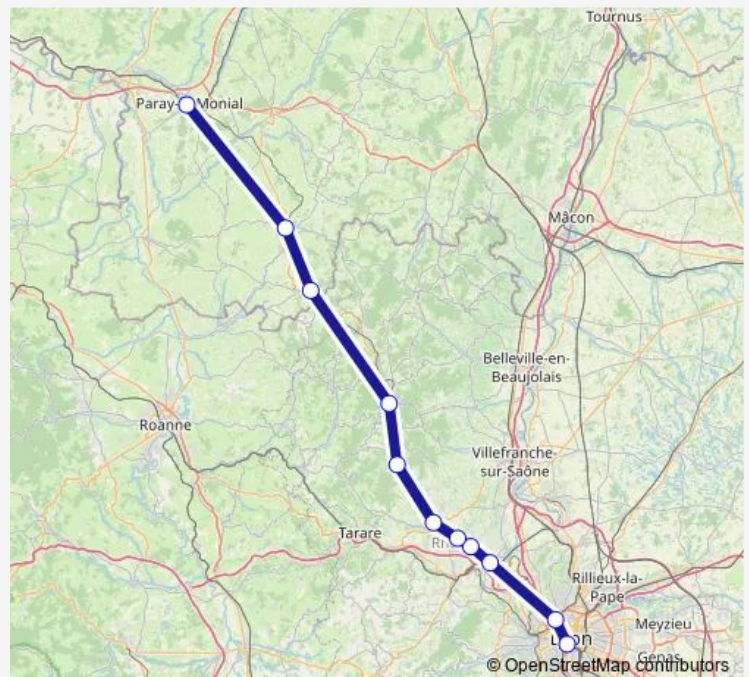

### Direction

Lyon Perrache — Paray-le-Monial

11 stops

[Open route schedule](#)

Lyon Perrache

Lyon Vaise

Lozanne

Châtillon d'Azergues

### Route schedule

Lyon Perrache — Paray-le-Monial

Monday 16:58

Tuesday 16:58

Wednesday 16:58

Thursday 16:58

Friday 16:58

Saturday —

### Route info

Direction: Lyon Perrache

Stops: 11

Trip Duration: 1 hour 51 min

■ Ter — P2

Ter Rail time schedules and route maps are available in an offline PDF at busmaps.com. Use the busmaps.com website to see live bus times, train schedule or subway schedule, and step-by-step directions for all public transit in Lyon