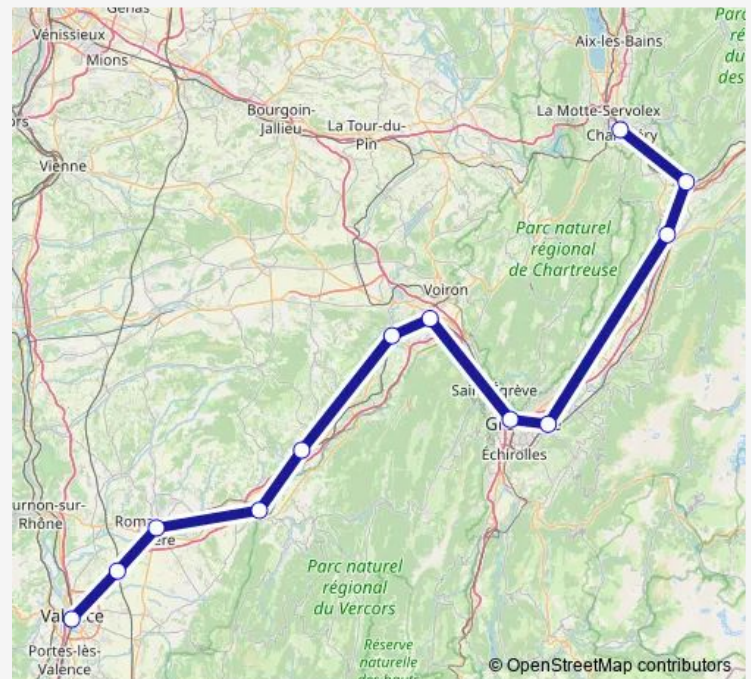

Friday 05:40

Saturday 05:40

Sunday —

Route info

Direction: Chambéry-Challes-les-Eaux

Stops: 12

Trip Duration: 2 hour 3 min

■ Ter — K21

BusMaps

Direction

Valence — Chambéry-Challes-les-Eaux

12 stops

[Open route schedule](#)

Valence

Valence TGV Rhône-Alpes Sud

Romans - Bourg-de-Péage