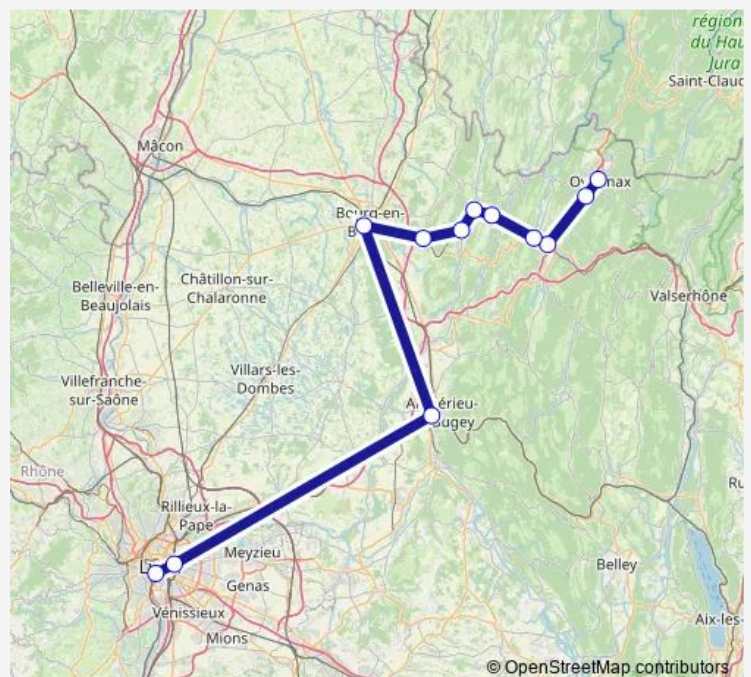

### Direction

Oyonnax — Lyon Perrache

12 stops

[Open route schedule](#)

Oyonnax

Bellignat

Brion-Montréal-La-Cluse

Nurieux

Cize-Bolozon

Simandre-sur-Suran

Villereversure

Ceyzériat

Bourg-en-Bresse

Ambérieu

Lyon Part Dieu

Lyon Perrache

### Route schedule

Oyonnax — Lyon Perrache

Monday 06:38

Tuesday 06:38

Wednesday 06:38

Thursday 06:38

Friday 06:38

Saturday —

### Route info

Direction: Oyonnax

Stops: 12

Trip Duration: 2 hour 7 min

■ TER — K33

BusMaps

TER Rail time schedules and route maps are available in an offline PDF at [busmaps.com](https://busmaps.com). Use the [busmaps.com](https://busmaps.com) website to see live bus times, train schedule or subway schedule, and step-by-step directions for all public transit in Bourg-en-Bresse