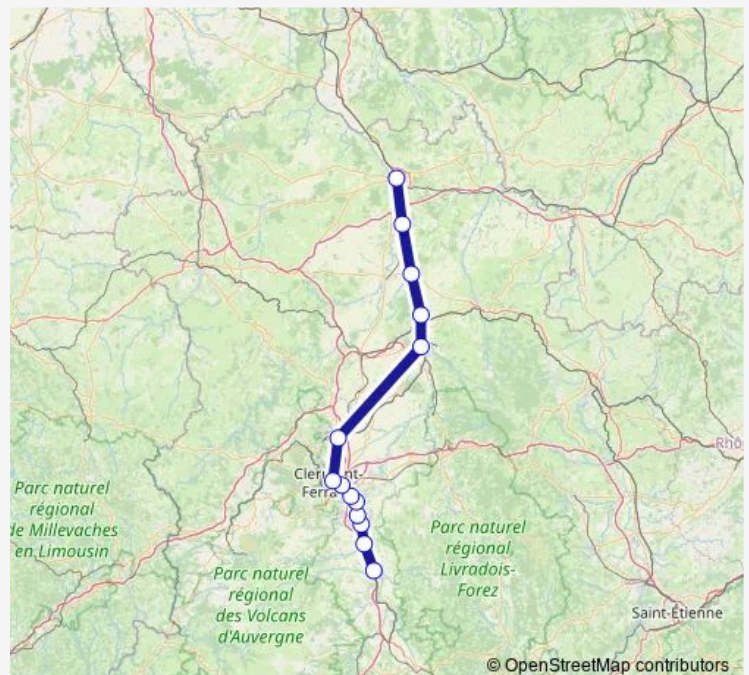

Rail TER C71

[Go to website](#)

Direction

Issoire — Moulins sur Allier

14 stops

[Open route schedule](#)

Issoire

Parent - Coudes - Champeix

Wednesday —

Thursday 06:01

Friday 06:01

Saturday —

Sunday —

Route info

Direction: Issoire

Stops: 14

Trip Duration: 1 hour 51 min

■ TER — C71

Direction

Issoire — Moulins sur Allier

14 stops

[Open route schedule](#)

Issoire

Parent - Coudes - Champeix

Wednesday 06:01

Thursday 06:01

Friday 06:01

Saturday —

Sunday —

Route info

Direction: Issoire

Stops: 14