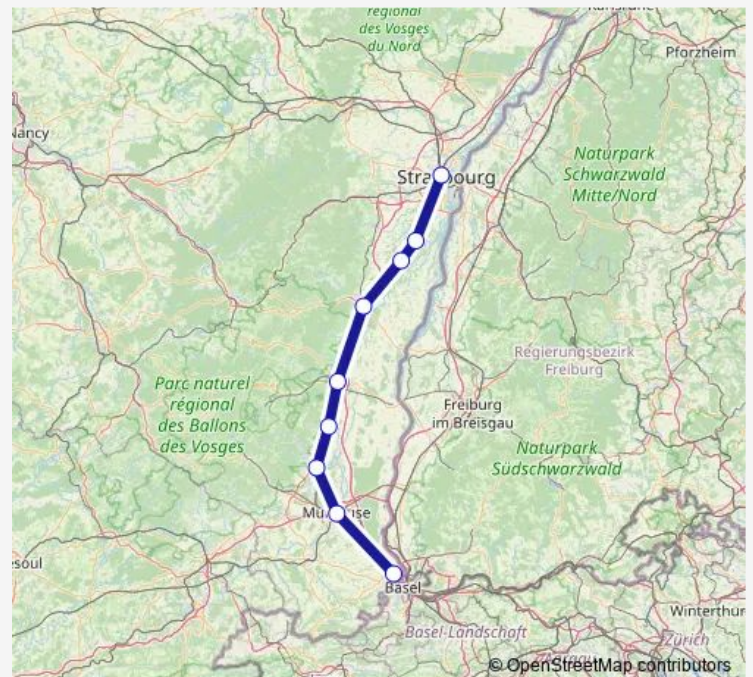

Rail TER K200

[Go to website](#)

Direction

Saint-Louis (Haut-Rhin) — Strasbourg

9 stops

[Open route schedule](#)

Saint-Louis (Haut-Rhin)

Mulhouse

Bollwiller

Rouffach

Colmar

Sélestat

Benfeld

Erstein

Strasbourg

Route schedule

Saint-Louis (Haut-Rhin) — Strasbourg

Monday 05:44-05:45

Tuesday 05:44-05:45

Wednesday 05:44-16:47

Thursday 05:44-05:45

Friday 05:44-05:45

Saturday —

Sunday 16:47

Route info

Direction: Saint-Louis (Haut-Rhin)

Stops: 9

Trip Duration: 1 hour 25 min

■ TER — K200

Direction

Strasbourg — Saint-Louis (Haut-Rhin)

6 stops