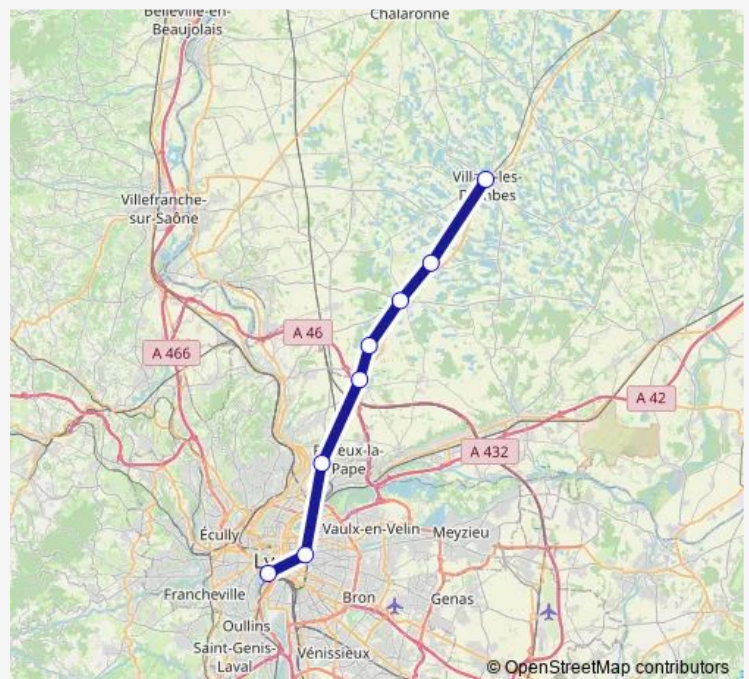

### Direction

Villars-les-Dombes — Lyon Perrache

8 stops

[Open route schedule](#)

Villars-les-Dombes

Saint-Marcel en Dombes

Saint-André-de-Corcy

Mionnay

Les Échets

Sathonay - Rillieux

Lyon Part Dieu

Lyon Perrache

### Route schedule

Villars-les-Dombes — Lyon Perrache

Monday	19:42
Tuesday	19:42
Wednesday	19:42
Thursday	19:42
Friday	19:42
Saturday	—
Sunday	—

### Route info

Direction: Villars-les-Dombes

Stops: 8

Trip Duration: 0 hour 47 min

■ TER — C23

BusMaps

TER Rail time schedules and route maps are available in an offline PDF at [busmaps.com](https://busmaps.com). Use the [busmaps.com](https://busmaps.com) website to see live bus times, train schedule or subway schedule, and step-by-step directions for all public transit in Lyon