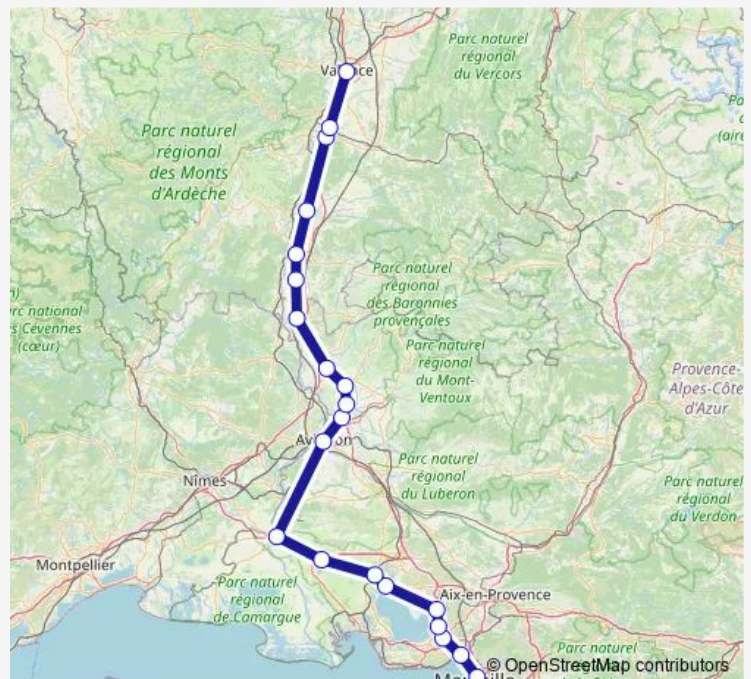

Avignon Centre

Arles

St-Martin-de-Crau

Miramas

Rognac

Vitrolles Aéroport Marseille

Marseille-Saint-Charles

Route schedule

Valence — Marseille-Saint-Charles

Monday 16:28

Tuesday 16:28

Wednesday 16:28

Thursday 16:28

Friday —

Saturday —

Sunday —

Route info

Direction: Valence

Stops: 17

Trip Duration: 2 hour 41 min

■ TER — K4

Direction

Valence — Marseille-Saint-Charles

21 stops

[Open route schedule](#)

Valence

Livron

Loriol

Montélimar

Donzère

Pierrelatte

Bollène-la-Croisière