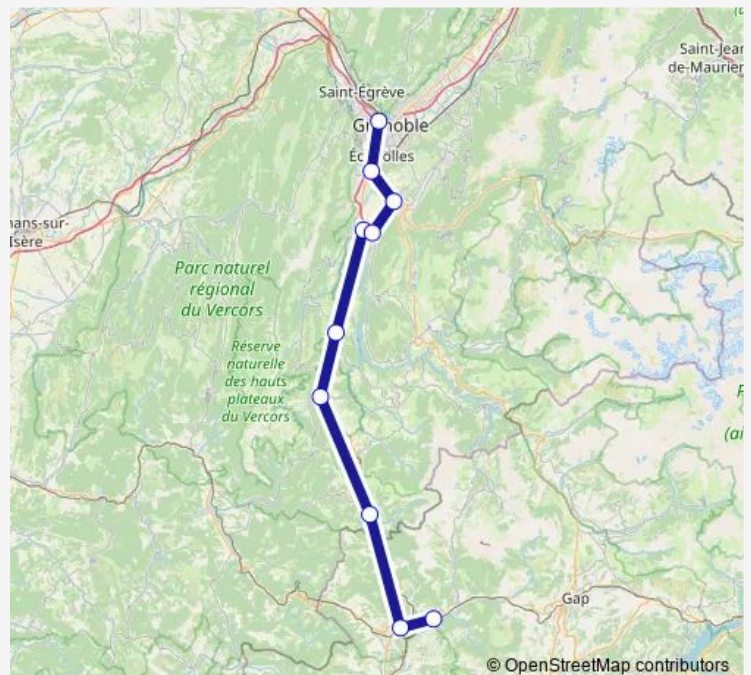

Monday —

Tuesday —

Wednesday 18:14

Thursday —

Friday —

Saturday —

Sunday 18:14

Route info

Direction: Grenoble

Stops: 10

Trip Duration: 2 hour 16 min

Direction

Veynes-Devoluy — Grenoble

10 stops

[Open route schedule](#)

Veynes-Devoluy

Grenoble

Route schedule

Veynes-Devoluy — Grenoble

Monday 05:37

Tuesday 05:37

Wednesday —

Thursday 05:37

Friday 05:25

Saturday 05:25

Sunday —

Route info

Direction: Veynes-Devoluy

Stops: 10

Trip Duration: 2 hour 8 min

Direction

Grenoble — Veynes-Devoluy