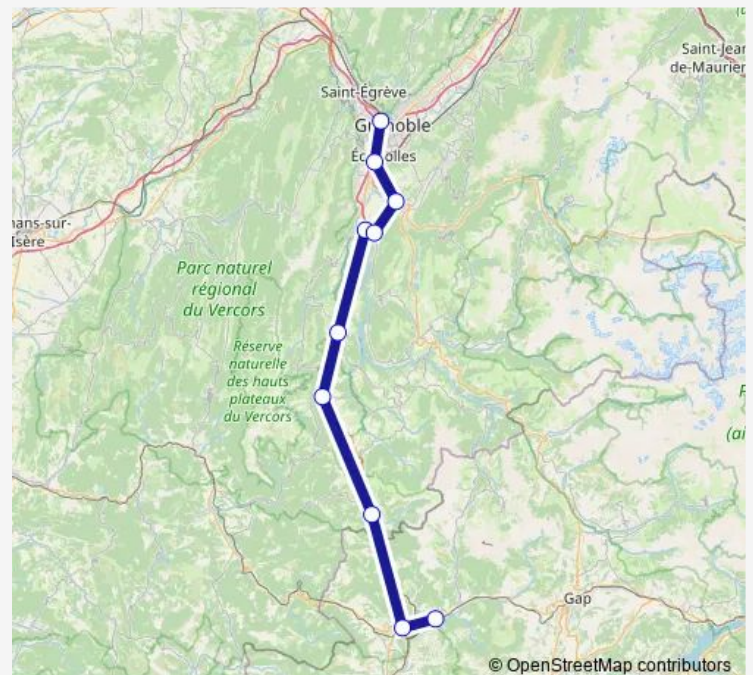

Rail Ter P25

[Go to website](#)

Direction

Veynes-Devoluy — Grenoble

10 stops

[Open route schedule](#)

Veynes-Devoluy

Aspres-sur-Buech

Sunday —

Route info

Direction: Veynes-Devoluy

Stops: 10

Trip Duration: 2 hour 9 min

■ Ter — P25

Direction

Grenoble — Veynes-Devoluy

Saturday

—

Sunday

18:14

Route info

Direction: Grenoble

Stops: 10

Trip Duration: 2 hour 16 min

Thursday 18:09

Friday 18:09

Saturday —

Sunday 18:14

Route info

Direction: Grenoble

Stops: 10

Trip Duration: 2 hour 16 min