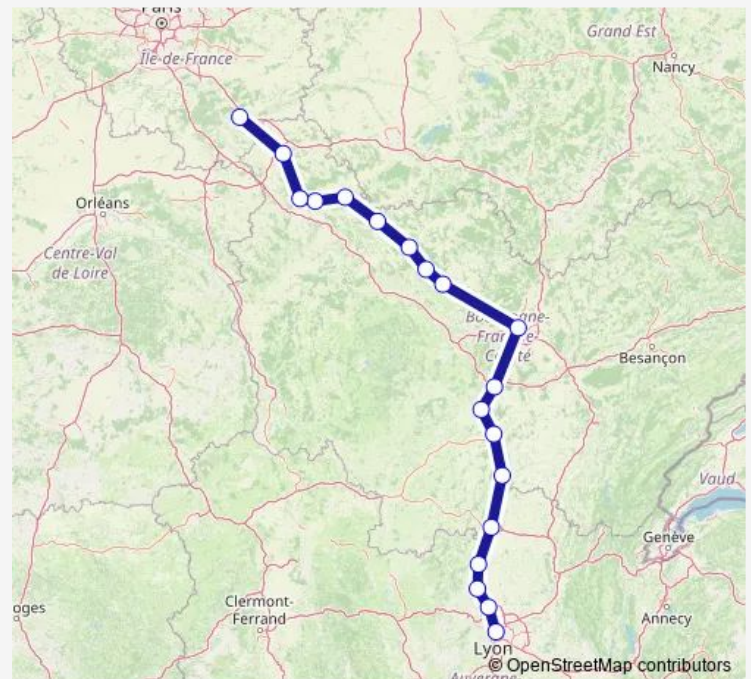

Montereau

Route schedule

Lyon Part Dieu — Montereau

Monday —

Tuesday —

Wednesday —

Thursday —

Friday —

Saturday 17:16

Sunday 17:16

Route info

Direction: Lyon Part Dieu

Stops: 19

Trip Duration: 4 hour 34 min

■ Ter — K7

Direction

Lyon Part Dieu — Montereau

19 stops

[Open route schedule](#)

Lyon Part Dieu

Saint-Germain-au-Mont-d'Or

Villefranche-sur-Saône

Belleville sur Saône

Mâcon

Tonnerre

Saint-Florentin-Vergigny

Laroche-Migennes

Joigny

Sens

Montereau

Route schedule

Lyon Part Dieu — Montereau