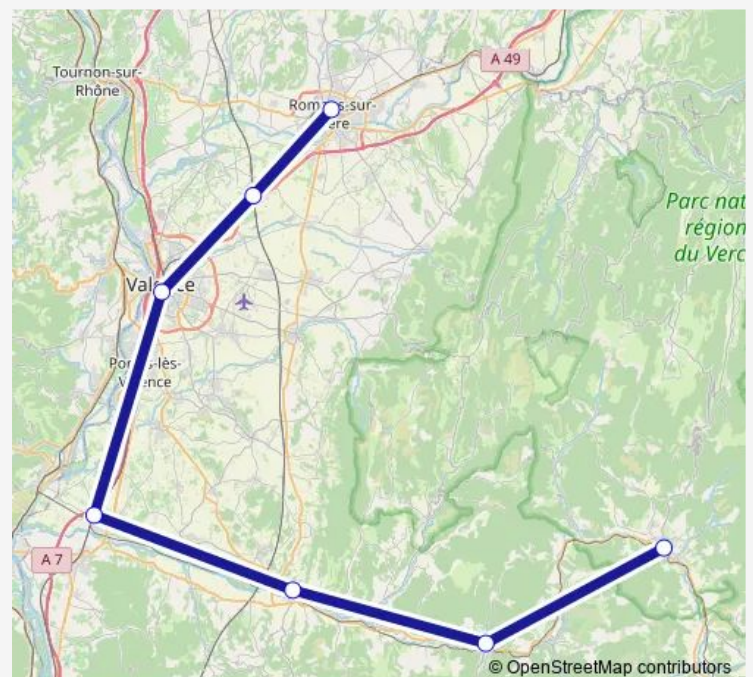

### Direction

Romans - Bourg-de-Péage — Die

7 stops

[Open route schedule](#)

Romans - Bourg-de-Péage

Valence TGV Rhône-Alpes Sud

Valence

Livron

### Route schedule

Romans - Bourg-de-Péage — Die

Monday	16:21
Tuesday	16:21
Wednesday	16:21
Thursday	16:21
Friday	16:21
Saturday	—
Sunday	16:21

### Route info

Direction: Romans - Bourg-de-Péage

Stops: 7

Trip Duration: 1 hour 26 min

■ Ter — P4

**Direction**

Die — Romans - Bourg-de-Péage

7 stops