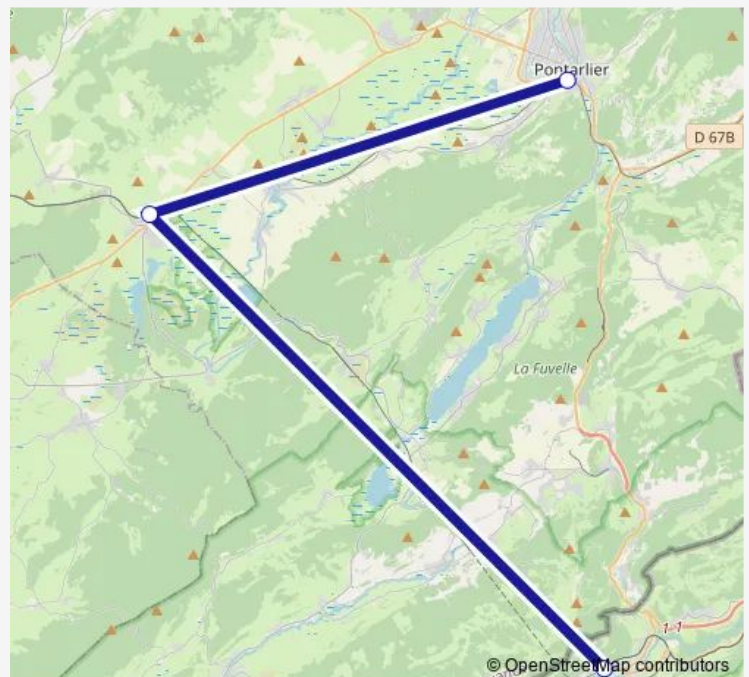

### Direction

Pontarlier — Vallorbe

3 stops

[Open route schedule](#)

Pontarlier

Frasne

Vallorbe

### Route schedule

Pontarlier — Vallorbe

Monday	—
Tuesday	—
Wednesday	—
Thursday	—
Friday	16:26
Saturday	—
Sunday	—

### Route info

Direction: Pontarlier

Stops: 3

Trip Duration: 0 hour 30 min

■ TER — P28

**Direction**

Pontarlier — Vallorbe

3 stops

[Open route schedule](#)

Pontarlier

Frasne

Vallorbe