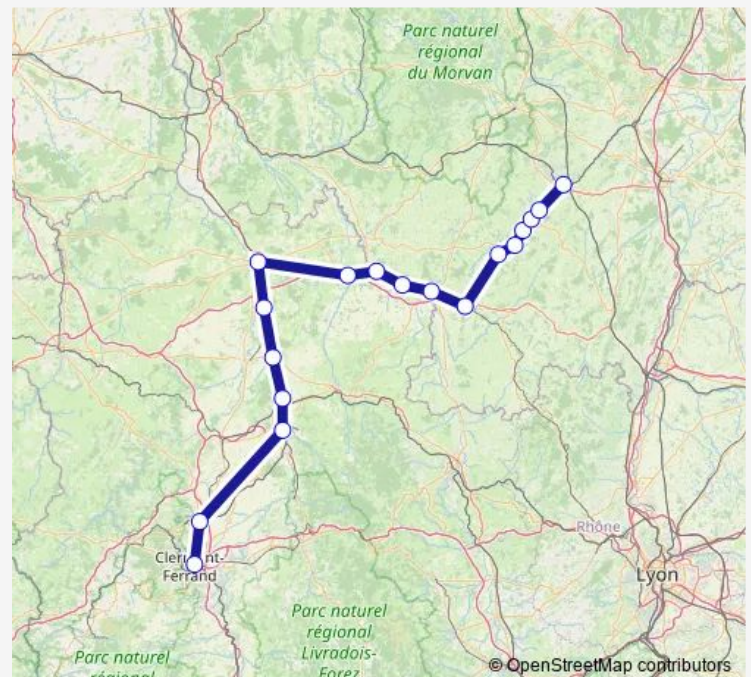

Rail Ter C2

[Go to website](#)

Direction

Clermont-Ferrand — Montchanin

18 stops

[Open route schedule](#)

Clermont-Ferrand

Riom - Châtel-Guyon

Sunday 17:41

Route info

Direction: Clermont-Ferrand

Stops: 18

Trip Duration: 3 hour 11 min

■ Ter — C2

Direction

Montchanin — Clermont-Ferrand

19 stops

[Open route schedule](#)

Montchanin

Blanzay

Montceau-les-Mines

Galuzot

Ciry-le-Noble

Génelard

Tuesday 11:08

Wednesday 11:08

Thursday 11:08

Friday 11:08

Saturday 11:08

Sunday —

Route info

Direction: Montchanin