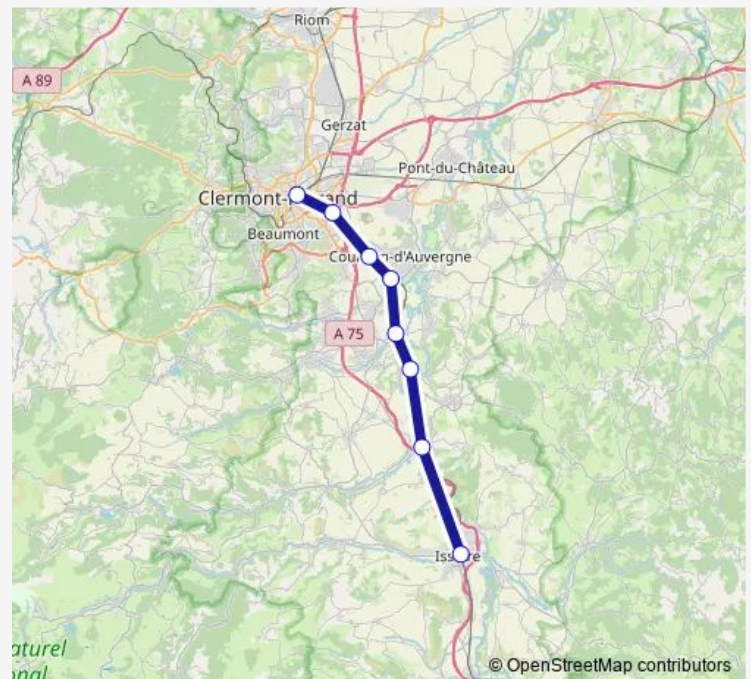

Friday 05:16-12:13

Saturday —

Sunday —

Route info

Direction: Clermont-Ferrand

Stops: 5

Trip Duration: 0 hour 32 min

■ TER — C7

Direction

Issoire — Clermont-Ferrand

8 stops

[Open route schedule](#)

Issoire

Parent - Coudes - Champeix

Vic-le-Comte

Les Martres-de-Veyre

Wednesday 07:19

Thursday 07:19

Friday 07:19

Saturday —

Sunday —

Route info

Direction: Issoire

Stops: 8

Trip Duration: 0 hour 39 min

Direction

Issoire — Clermont-Ferrand

5 stops

[Open route schedule](#)

Issoire

Parent - Coudes - Champeix

Vic-le-Comte