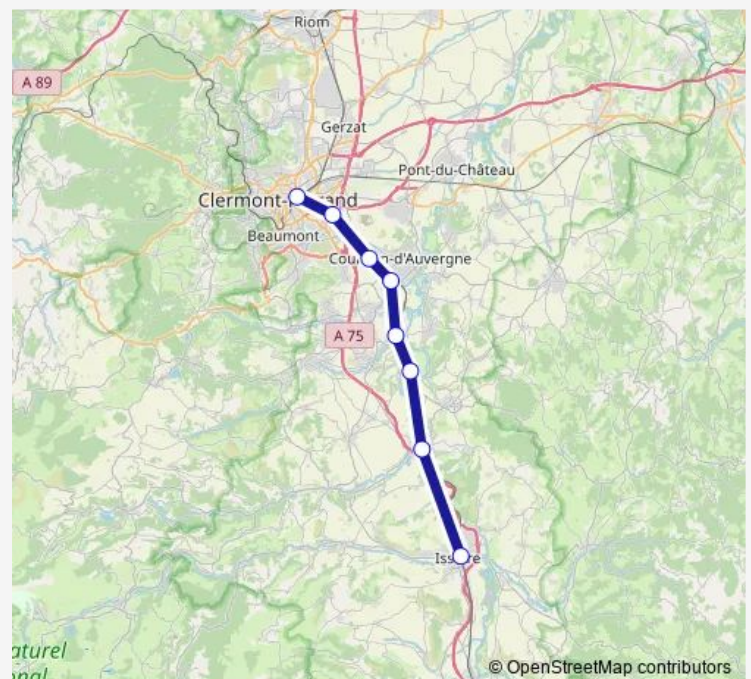

## Rail Ter C7

[Go to website](#)**Direction**

Clermont-Ferrand — Issoire

5 stops

[Open route schedule](#)

Clermont-Ferrand

Clermont la Pardieu

Vic-le-Comte

## Route info

Direction: Clermont-Ferrand

Stops: 5

Trip Duration: 0 hour 32 min

■ Ter — C7

**Direction**

Issoire — Clermont-Ferrand

8 stops

## Route info

Direction: Issoire

Stops: 8

Trip Duration: 0 hour 39 min

## Route info

Direction: Issoire

Stops: 5

Trip Duration: 0 hour 33 min